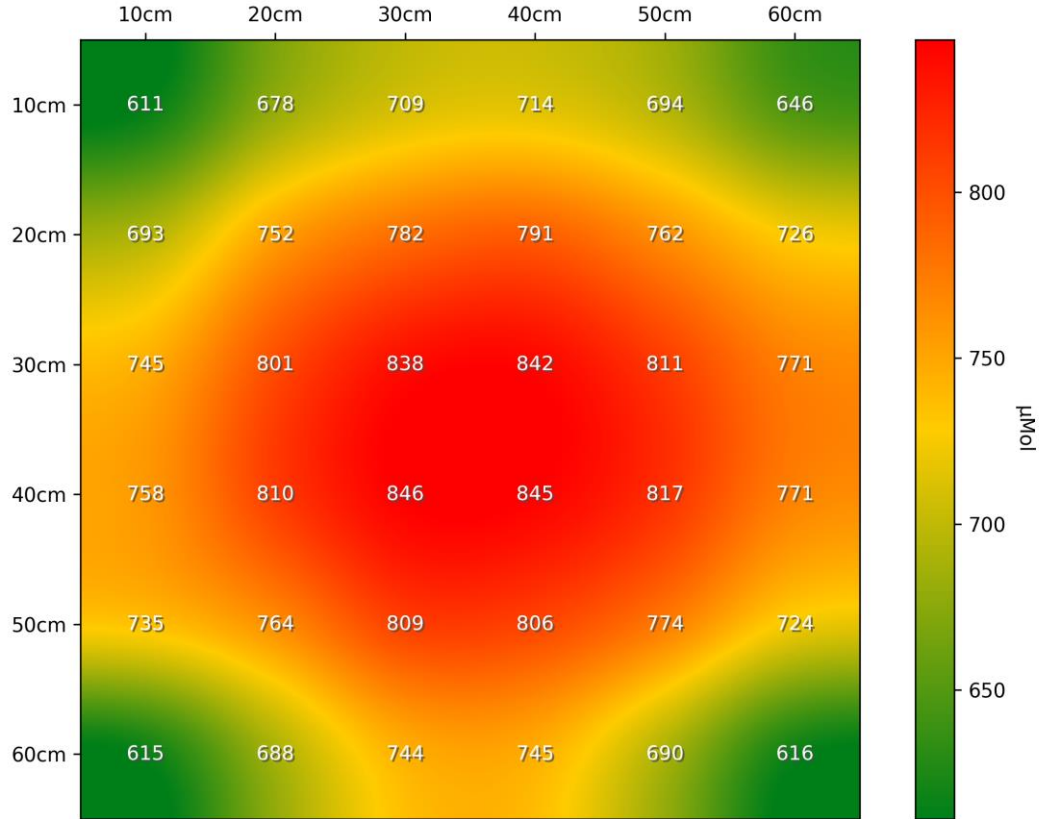

LED-TECH.DE

OPTOELECTRONICS

PPFD Heatmap LT-3575 - 3000K - Distance @ 300mm - power supply @ 3500mA

PPFD 3D Heatmap LT-3575 - 3000K - Distance @ 300mm - power supply @ 3500mA

LED-TECH.DE

OPTOELECTRONICS

PPFD Heatmap LT-3575 - 3000K - Distance @ 450mm - power supply @ 3500mA

PPFD 3D Heatmap LT-3575 - 3000K - Distance @ 450mm - power supply @ 3500mA

LED-TECH.DE

OPTOELECTRONICS

PPFD Heatmap LT-3575 - 3000K - Distance @ 600mm - power supply @ 3500mA

PPFD 3D Heatmap LT-3575 - 3000K - Distance @ 600mm - power supply @ 3500mA