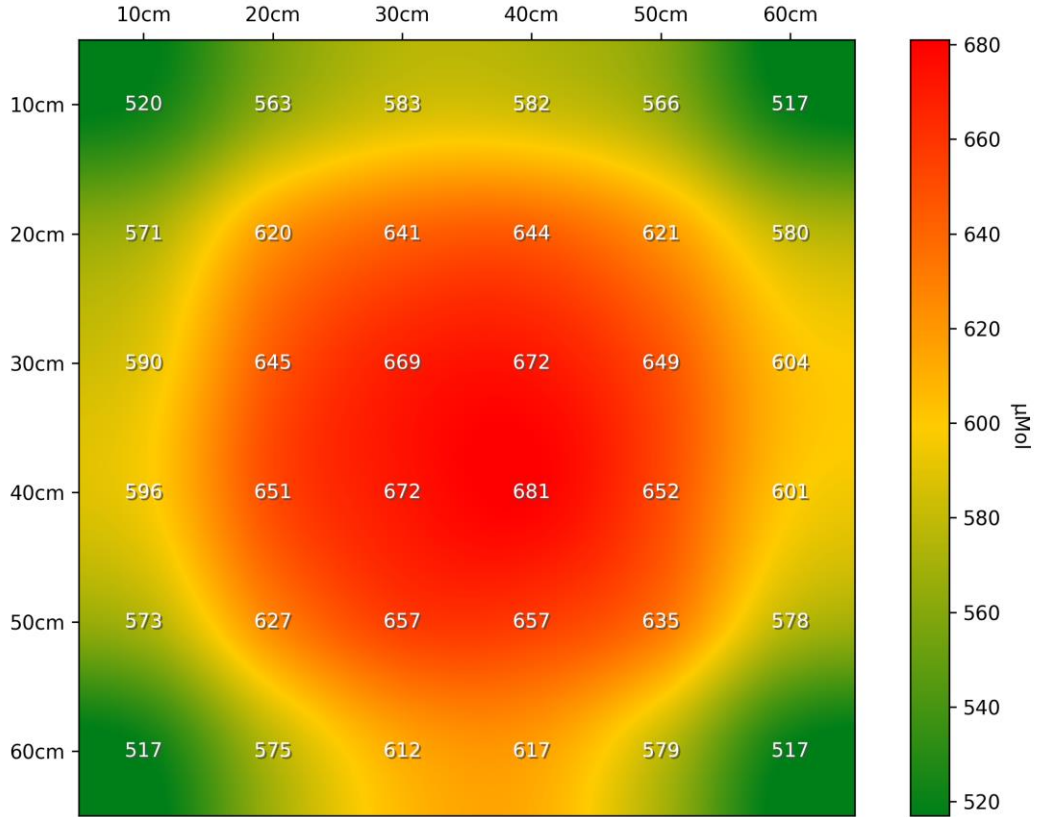

LED-TECH.DE

OPTOELECTRONICS

PPFD Heatmap LT-3575 - 3000K - Distance @ 300mm - power supply @ 3500mA

PPFD 3D Heatmap LT-3575 - 3000K - Distance @ 300mm - power supply @ 3500mA

LED-TECH.DE

OPTOELECTRONICS

PPFD Heatmap LT-3575 - 3000K - Distance @ 450mm - power supply @ 3500mA

PPFD 3D Heatmap LT-3575 - 3000K - Distance @ 450mm - power supply @ 3500mA

LED-TECH.DE

OPTOELECTRONICS

PPFD Heatmap LT-3575 - 3000K - Distance @ 600mm - power supply @ 3500mA

PPFD 3D Heatmap LT-3575 - 3000K - Distance @ 600mm - power supply @ 3500mA