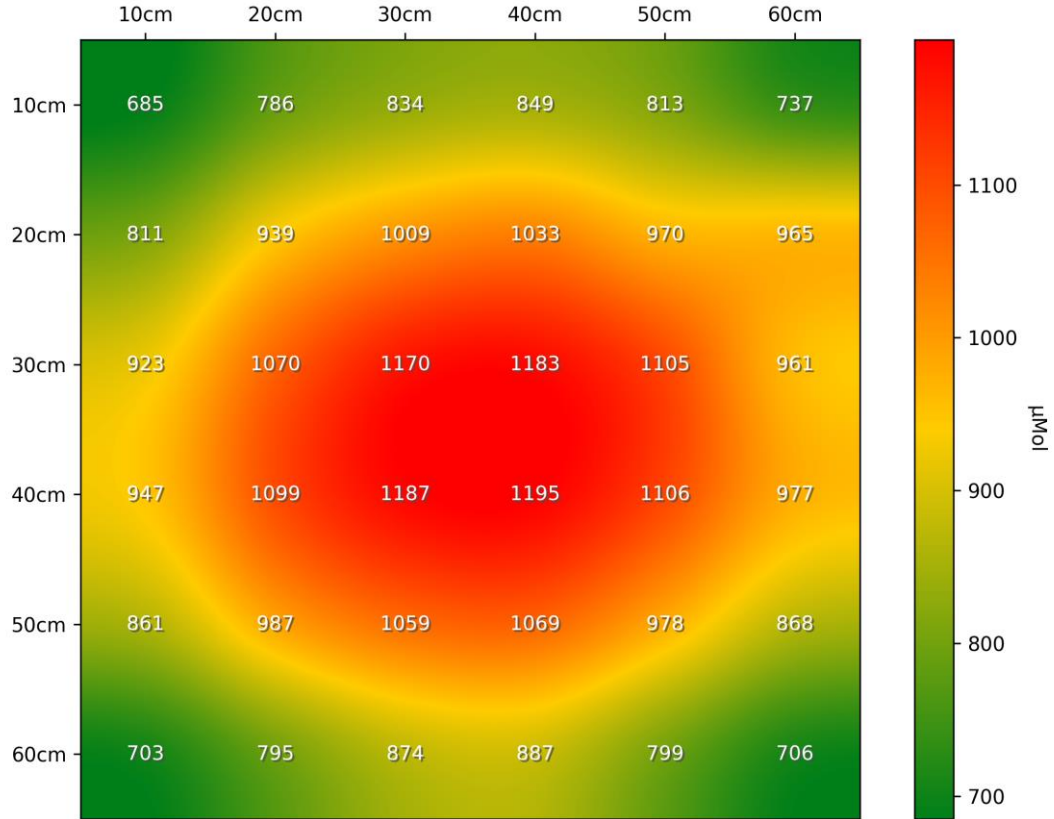

LED-TECH.DE

OPTOELECTRONICS

PPFD Heatmap LT-3575 - 3000K - Distance @ 300mm - power supply @ 3500mA

PPFD 3D Heatmap LT-3575 - 3000K - Distance @ 300mm - power supply @ 3500mA

LED-TECH.DE

OPTOELECTRONICS

PPFD Heatmap LT-3575 - 3000K - Distance @ 450mm - power supply @ 3500mA

PPFD 3D Heatmap LT-3575 - 3000K - Distance @ 450mm - power supply @ 3500mA

LED-TECH.DE

OPTOELECTRONICS

PPFD Heatmap LT-3575 - 3000K - Distance @ 600mm - power supply @ 3500mA

PPFD 3D Heatmap LT-3575 - 3000K - Distance @ 600mm - power supply @ 3500mA