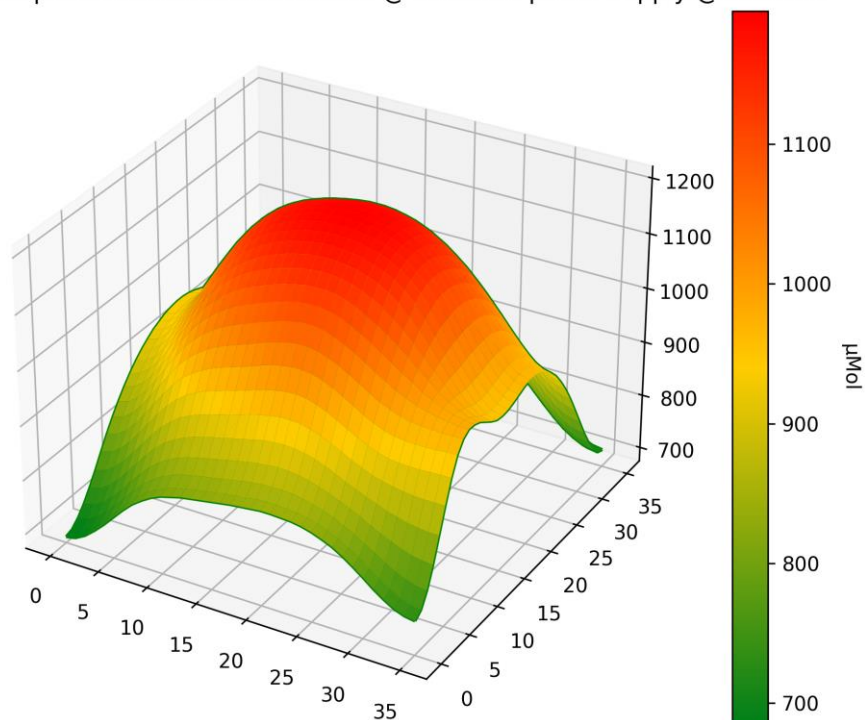

LED-TECH.DE

OPTOELECTRONICS

PPFD Heatmap LT-3575 - 3000K - Distance @ 300mm - power supply @ 3500mA

PPFD 3D Heatmap LT-3575 - 3000K - Distance @ 300mm - power supply @ 3500mA

LED-TECH.DE

OPTOELECTRONICS

PPFD Heatmap LT-3575 - 3000K - Distance @ 450mm - power supply @ 3500mA

PPFD 3D Heatmap LT-3575 - 3000K - Distance @ 450mm - power supply @ 3500mA

LED-TECH.DE

OPTOELECTRONICS

PPFD Heatmap LT-3575 - 3000K - Distance @ 600mm - power supply @ 3500mA

PPFD 3D Heatmap LT-3575 - 3000K - Distance @ 600mm - power supply @ 3500mA