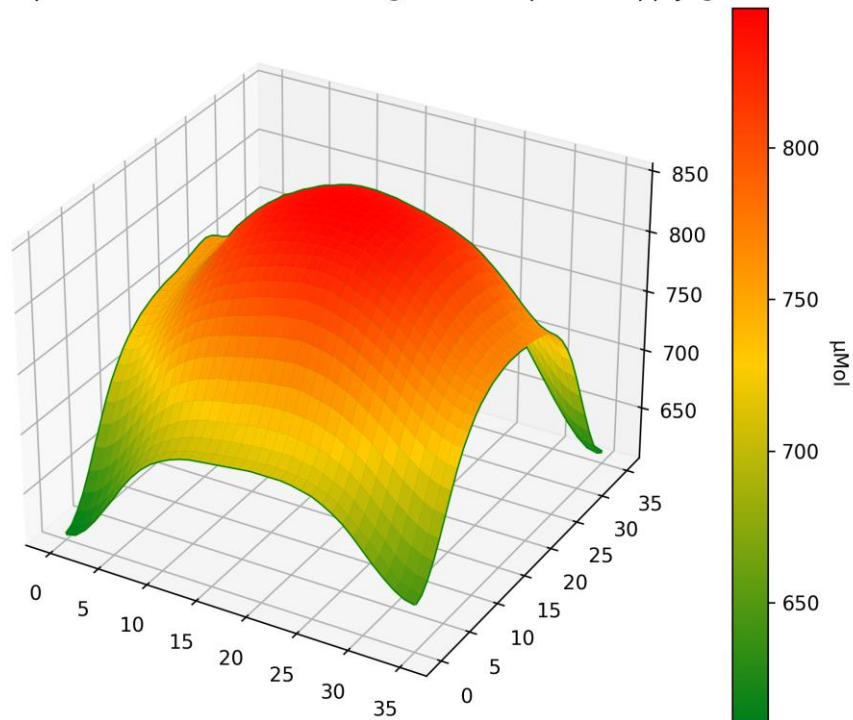

LED-TECH.DE

OPTOELECTRONICS

PPFD Heatmap LT-3575 - 3000K - Distance @ 300mm - power supply @ 3500mA

PPFD 3D Heatmap LT-3575 - 3000K - Distance @ 300mm - power supply @ 3500mA

LED-TECH.DE

OPTOELECTRONICS

PPFD Heatmap LT-3575 - 3000K - Distance @ 450mm - power supply @ 3500mA

PPFD 3D Heatmap LT-3575 - 3000K - Distance @ 450mm - power supply @ 3500mA

LED-TECH.DE

OPTOELECTRONICS

PPFD Heatmap LT-3575 - 3000K - Distance @ 600mm - power supply @ 3500mA

PPFD 3D Heatmap LT-3575 - 3000K - Distance @ 600mm - power supply @ 3500mA