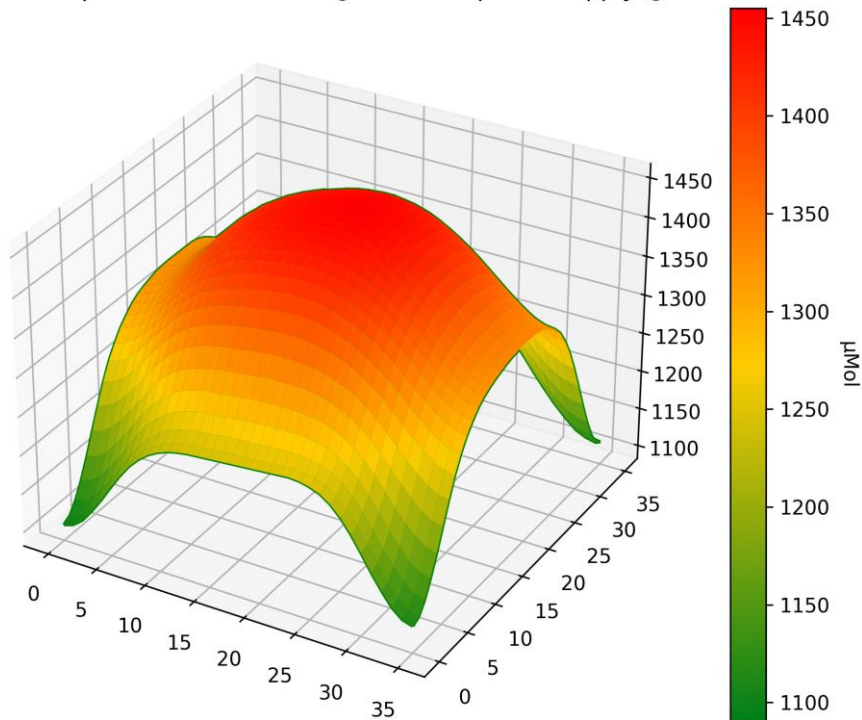

PPFD Heatmap LT-4767 - Distance @ 300mm - power supply @ 5710mA

PPFD 3D Heatmap LT-4767 - Distance @ 300mm - power supply @ 5710mA

LED-TECH.DE

OPTOELECTRONICS

PPFD Heatmap LT-4767 - Distance @ 450mm - power supply @ 5710mA

PPFD 3D Heatmap LT-4767 - Distance @ 450mm - power supply @ 5710mA

PPFD Heatmap LT-4767 - Distance @ 600mm - power supply @ 5710mA

PPFD 3D Heatmap LT-4767 - Distance @ 600mm - power supply @ 5710mA