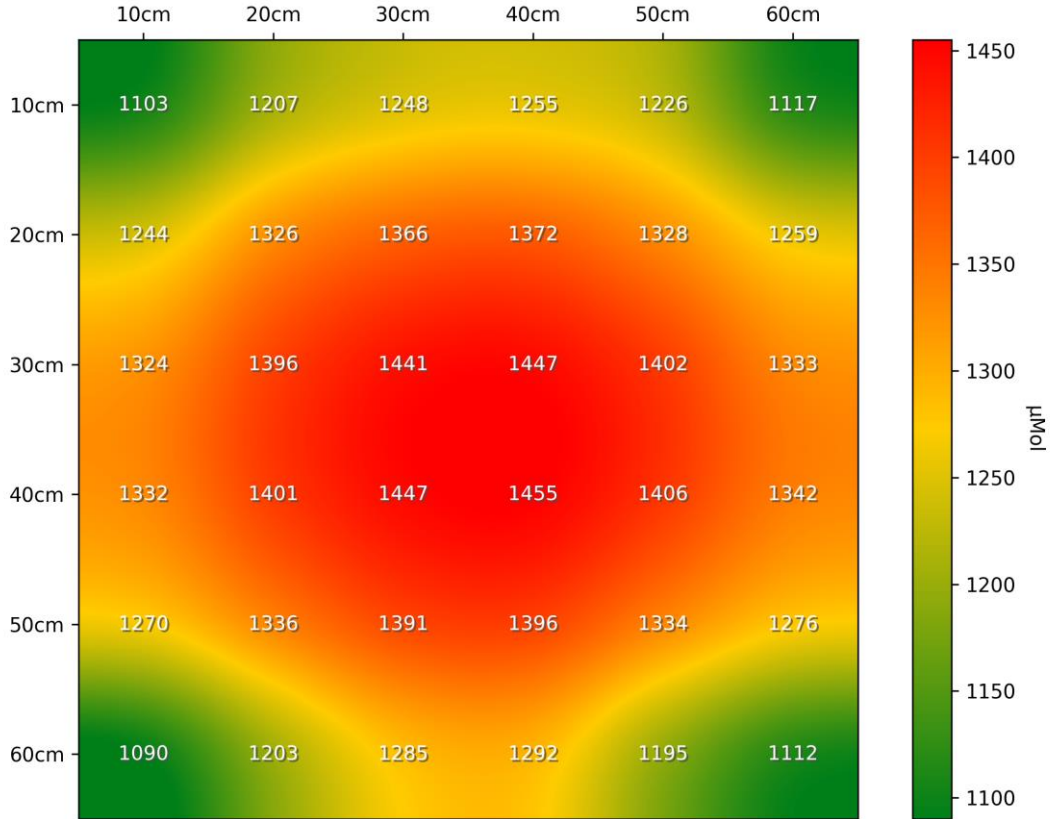

PPFD Heatmap LT-4767 - Distance @ 300mm - power supply @ 5710mA

PPFD 3D Heatmap LT-4767 - Distance @ 300mm - power supply @ 5710mA

LED-TECH.DE

OPTOELECTRONICS

PPFD Heatmap LT-4767 - Distance @ 450mm - power supply @ 5710mA

PPFD 3D Heatmap LT-4767 - Distance @ 450mm - power supply @ 5710mA

PPFD Heatmap LT-4767 - Distance @ 600mm - power supply @ 5710mA

PPFD 3D Heatmap LT-4767 - Distance @ 600mm - power supply @ 5710mA