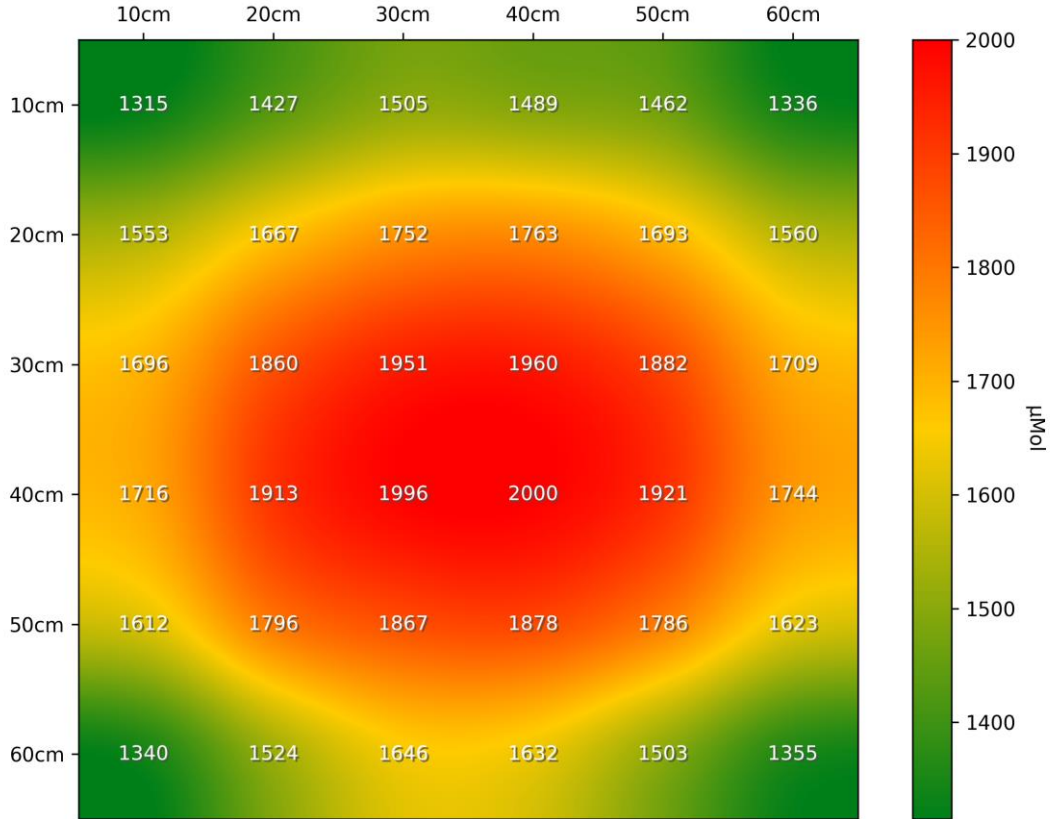

PPFD Heatmap LT-4767 - Distance @ 300mm - power supply @ 5710mA

PPFD 3D Heatmap LT-4767 - Distance @ 300mm - power supply @ 5710mA

LED-TECH.DE

OPTOELECTRONICS

PPFD Heatmap LT-4767 - Distance @ 450mm - power supply @ 5710mA

PPFD 3D Heatmap LT-4767 - Distance @ 450mm - power supply @ 5710mA

PPFD Heatmap LT-4767 - Distance @ 600mm - power supply @ 5710mA

PPFD 3D Heatmap LT-4767 - Distance @ 600mm - power supply @ 5710mA