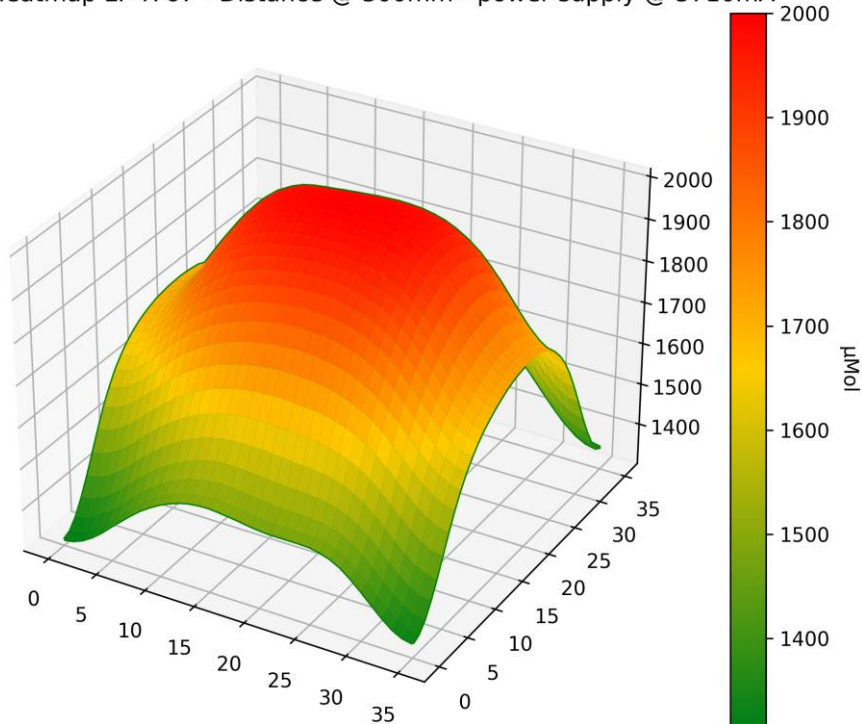

PPFD Heatmap LT-4767 - Distance @ 300mm - power supply @ 5710mA

PPFD 3D Heatmap LT-4767 - Distance @ 300mm - power supply @ 5710mA

LED-TECH.DE

OPTOELECTRONICS

PPFD Heatmap LT-4767 - Distance @ 450mm - power supply @ 5710mA

PPFD 3D Heatmap LT-4767 - Distance @ 450mm - power supply @ 5710mA

PPFD Heatmap LT-4767 - Distance @ 600mm - power supply @ 5710mA

PPFD 3D Heatmap LT-4767 - Distance @ 600mm - power supply @ 5710mA