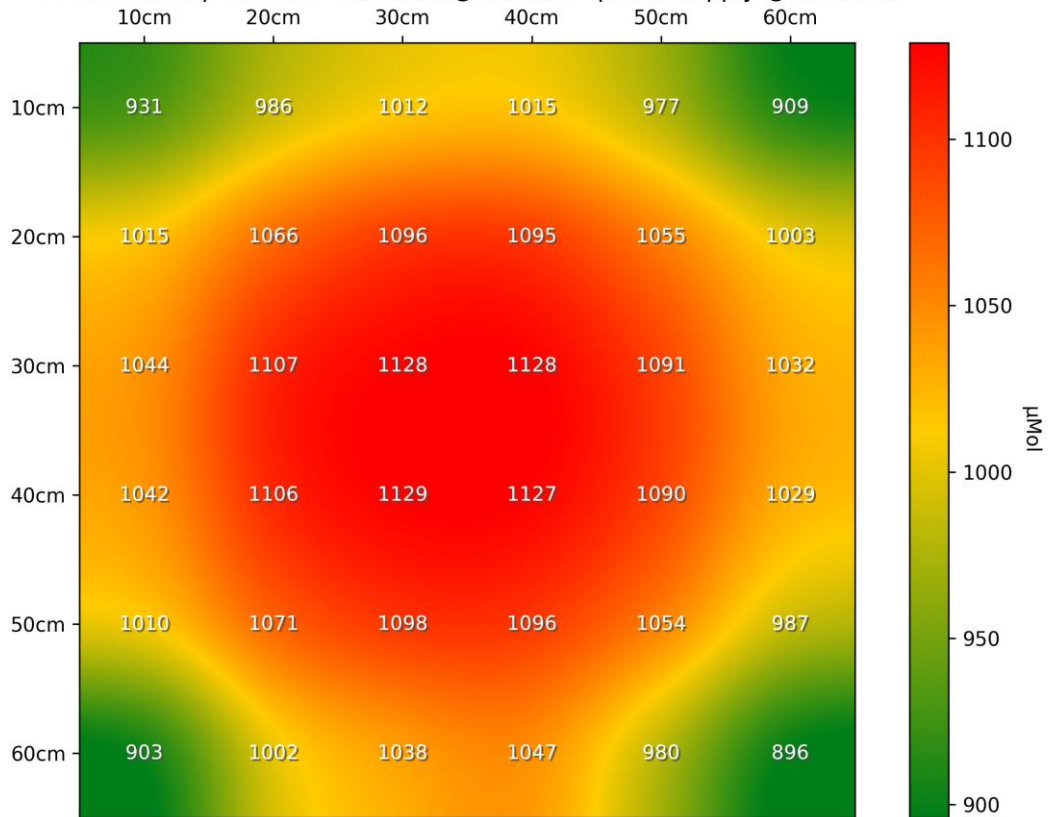

PPFD Heatmap LT-4767 - Distance @ 300mm - power supply @ 5710mA

PPFD 3D Heatmap LT-4767 - Distance @ 300mm - power supply @ 5710mA

LED-TECH.DE

OPTOELECTRONICS

PPFD Heatmap LT-4767 - Distance @ 450mm - power supply @ 5710mA

PPFD 3D Heatmap LT-4767 - Distance @ 450mm - power supply @ 5710mA

PPFD Heatmap LT-4767 - Distance @ 600mm - power supply @ 5710mA

PPFD 3D Heatmap LT-4767 - Distance @ 600mm - power supply @ 5710mA