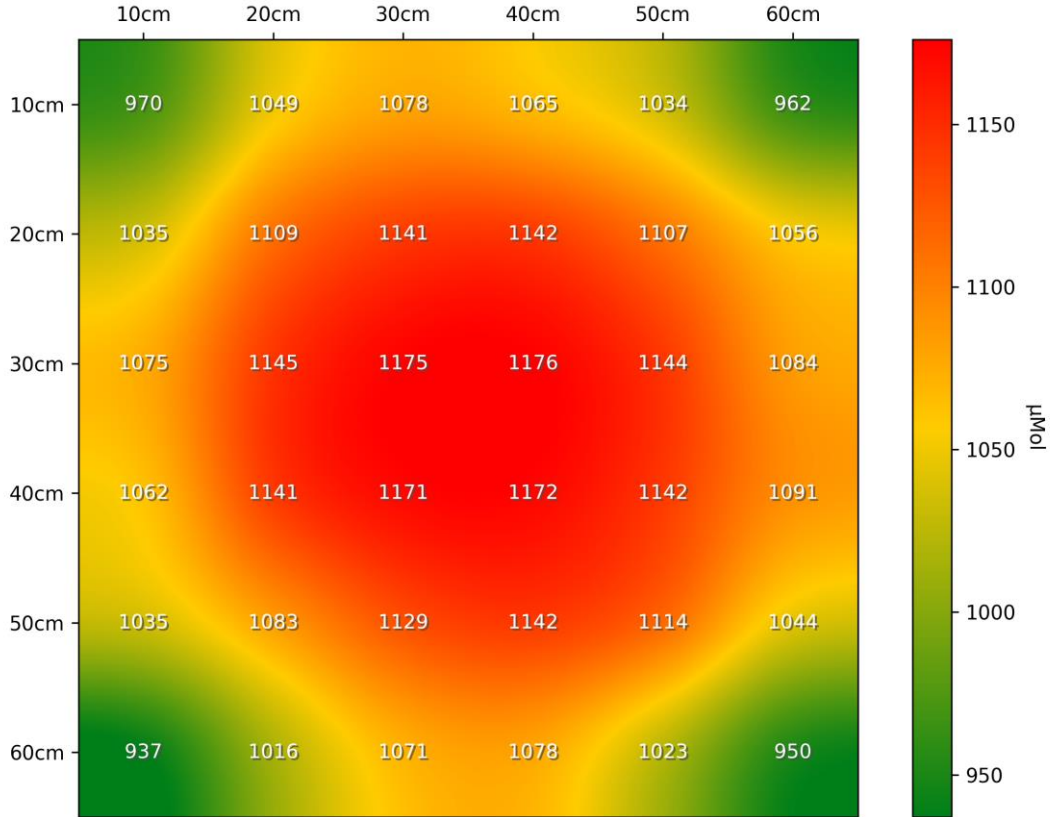

PPFD Heatmap LT-4768 - Distance @ 300mm - power supply @ 5710mA

PPFD 3D Heatmap LT-4768 - Distance @ 300mm - power supply @ 5710mA

LED-TECH.DE

OPTOELECTRONICS

PPFD Heatmap LT-4768 - Distance @ 450mm - power supply @ 5710mA

PPFD 3D Heatmap LT-4768 - Distance @ 450mm - power supply @ 5710mA

PPFD Heatmap LT-4768 - Distance @ 600mm - power supply @ 5710mA

PPFD 3D Heatmap LT-4768 - Distance @ 600mm - power supply @ 5710mA