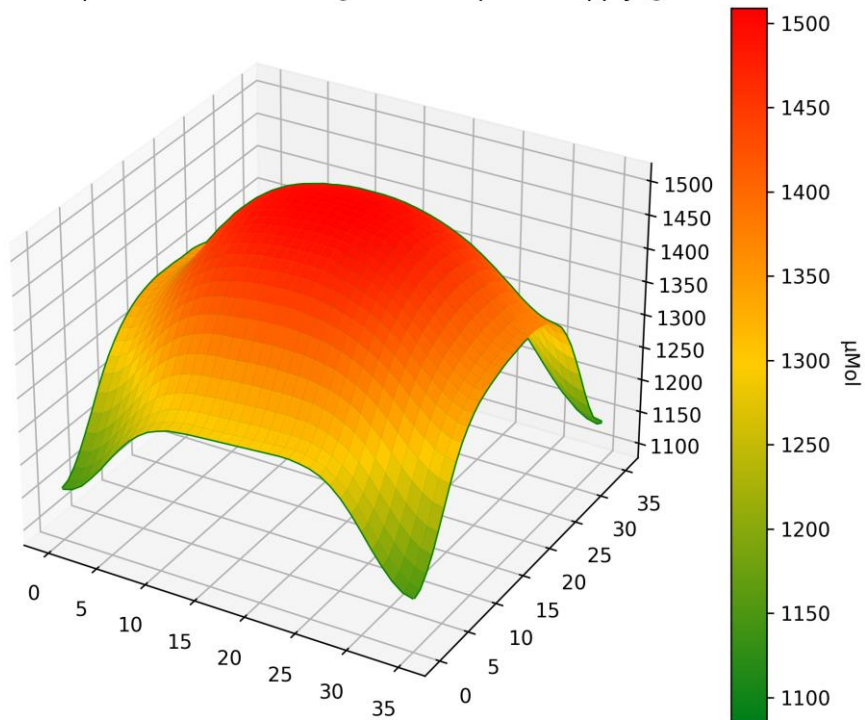

PPFD Heatmap LT-4768 - Distance @ 300mm - power supply @ 5710mA

PPFD 3D Heatmap LT-4768 - Distance @ 300mm - power supply @ 5710mA

LED-TECH.DE

OPTOELECTRONICS

PPFD Heatmap LT-4768 - Distance @ 450mm - power supply @ 5710mA

PPFD 3D Heatmap LT-4768 - Distance @ 450mm - power supply @ 5710mA

PPFD Heatmap LT-4768 - Distance @ 600mm - power supply @ 5710mA

PPFD 3D Heatmap LT-4768 - Distance @ 600mm - power supply @ 5710mA