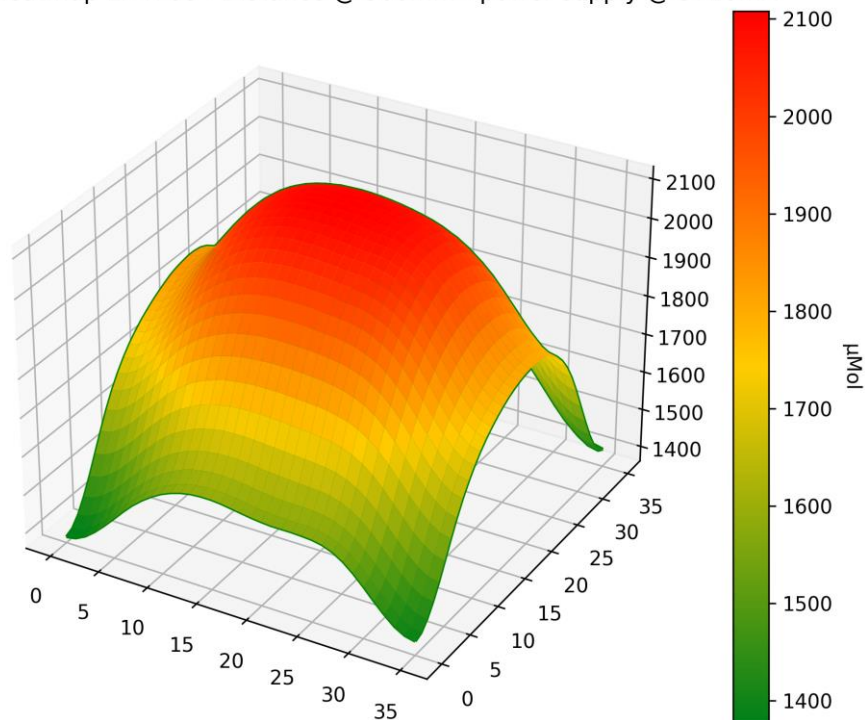

PPFD Heatmap LT-4768 - Distance @ 300mm - power supply @ 5710mA

PPFD 3D Heatmap LT-4768 - Distance @ 300mm - power supply @ 5710mA

LED-TECH.DE

OPTOELECTRONICS

PPFD Heatmap LT-4768 - Distance @ 450mm - power supply @ 5710mA

PPFD 3D Heatmap LT-4768 - Distance @ 450mm - power supply @ 5710mA

PPFD Heatmap LT-4768 - Distance @ 600mm - power supply @ 5710mA

PPFD 3D Heatmap LT-4768 - Distance @ 600mm - power supply @ 5710mA