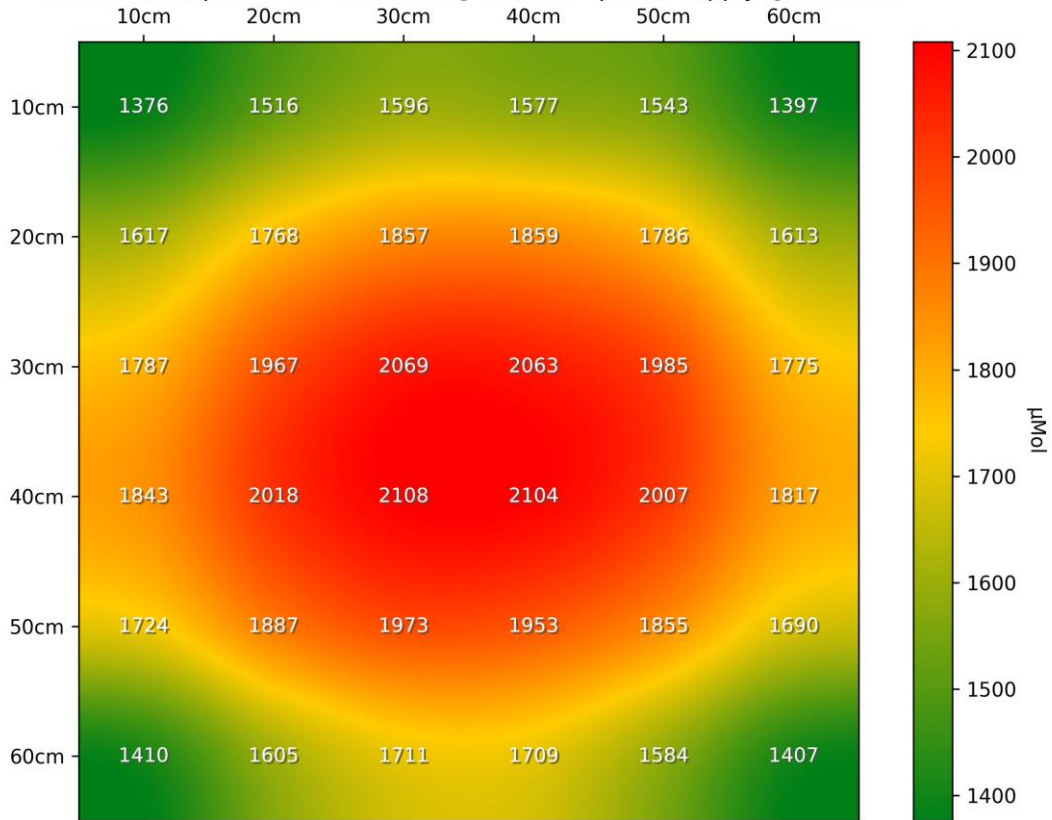

PPFD Heatmap LT-4768 - Distance @ 300mm - power supply @ 5710mA

PPFD 3D Heatmap LT-4768 - Distance @ 300mm - power supply @ 5710mA

LED-TECH.DE

OPTOELECTRONICS

PPFD Heatmap LT-4768 - Distance @ 450mm - power supply @ 5710mA

PPFD 3D Heatmap LT-4768 - Distance @ 450mm - power supply @ 5710mA

PPFD Heatmap LT-4768 - Distance @ 600mm - power supply @ 5710mA

PPFD 3D Heatmap LT-4768 - Distance @ 600mm - power supply @ 5710mA