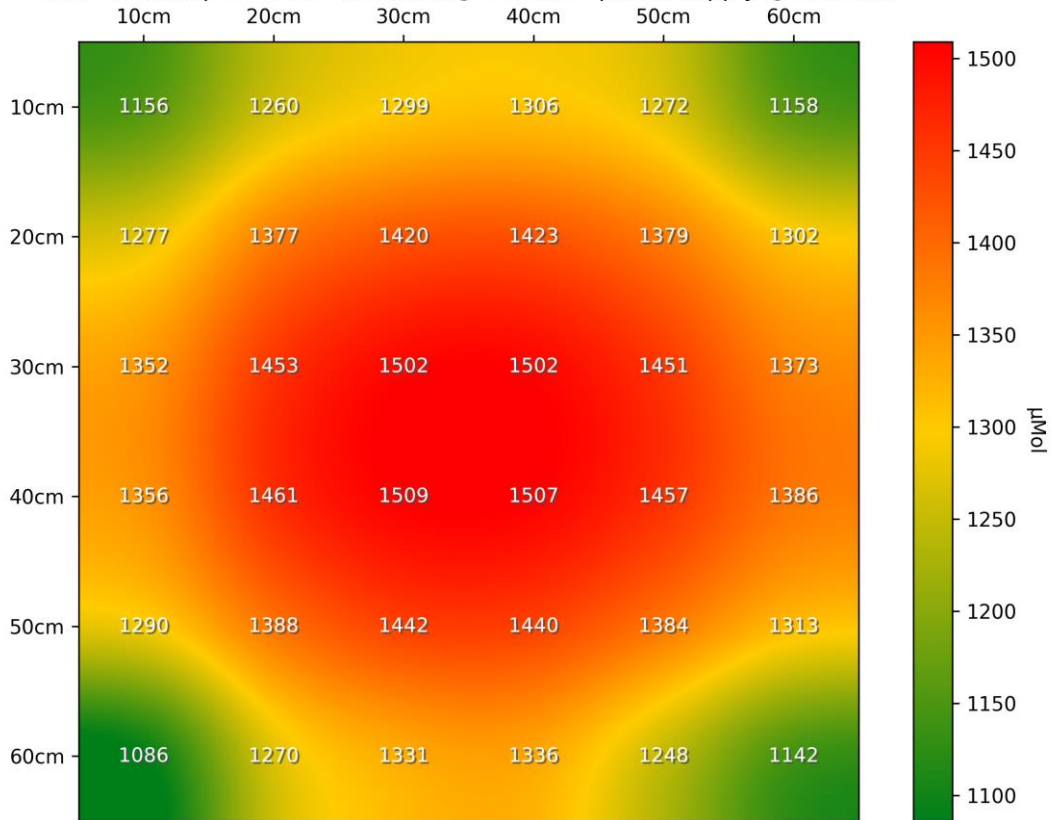

PPFD Heatmap LT-4768 - Distance @ 300mm - power supply @ 5710mA

PPFD 3D Heatmap LT-4768 - Distance @ 300mm - power supply @ 5710mA

LED-TECH.DE

OPTOELECTRONICS

PPFD Heatmap LT-4768 - Distance @ 450mm - power supply @ 5710mA

PPFD 3D Heatmap LT-4768 - Distance @ 450mm - power supply @ 5710mA

PPFD Heatmap LT-4768 - Distance @ 600mm - power supply @ 5710mA

PPFD 3D Heatmap LT-4768 - Distance @ 600mm - power supply @ 5710mA