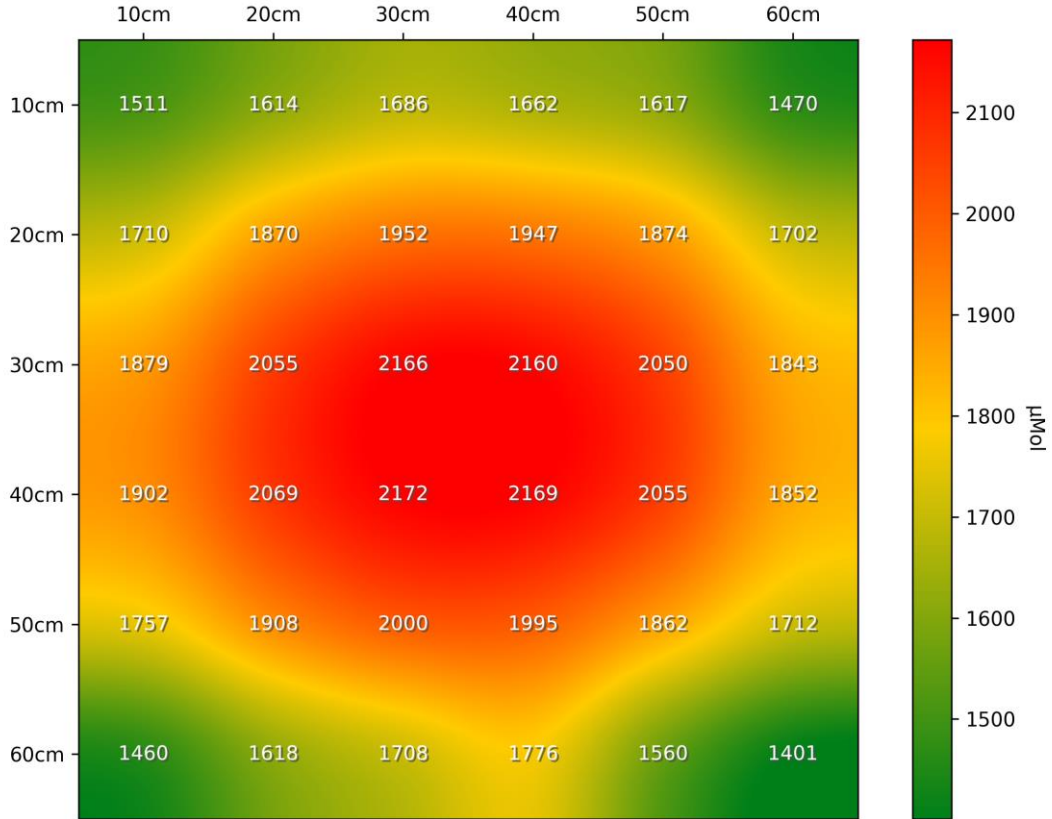

PPFD Heatmap LT-4769 - Distance @ 300mm - power supply @ 5710mA

PPFD 3D Heatmap LT-4769 - Distance @ 300mm - power supply @ 5710mA

PPFD Heatmap LT-4769 - Distance @ 450mm - power supply @ 5710mA

PPFD 3D Heatmap LT-4769 - Distance @ 450mm - power supply @ 5710mA

PPFD Heatmap LT-4769 - Distance @ 600mm - power supply @ 5710mA

PPFD 3D Heatmap LT-4769 - Distance @ 600mm - power supply @ 5710mA