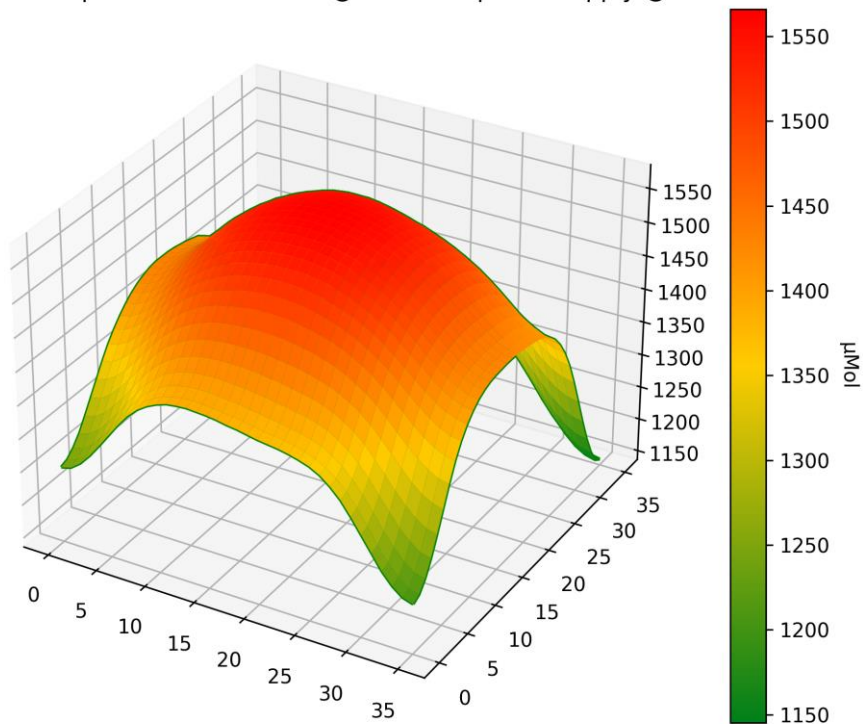

PPFD Heatmap LT-4769 - Distance @ 300mm - power supply @ 5710mA

PPFD 3D Heatmap LT-4769 - Distance @ 300mm - power supply @ 5710mA

PPFD Heatmap LT-4769 - Distance @ 450mm - power supply @ 5710mA

PPFD 3D Heatmap LT-4769 - Distance @ 450mm - power supply @ 5710mA

PPFD Heatmap LT-4769 - Distance @ 600mm - power supply @ 5710mA

PPFD 3D Heatmap LT-4769 - Distance @ 600mm - power supply @ 5710mA