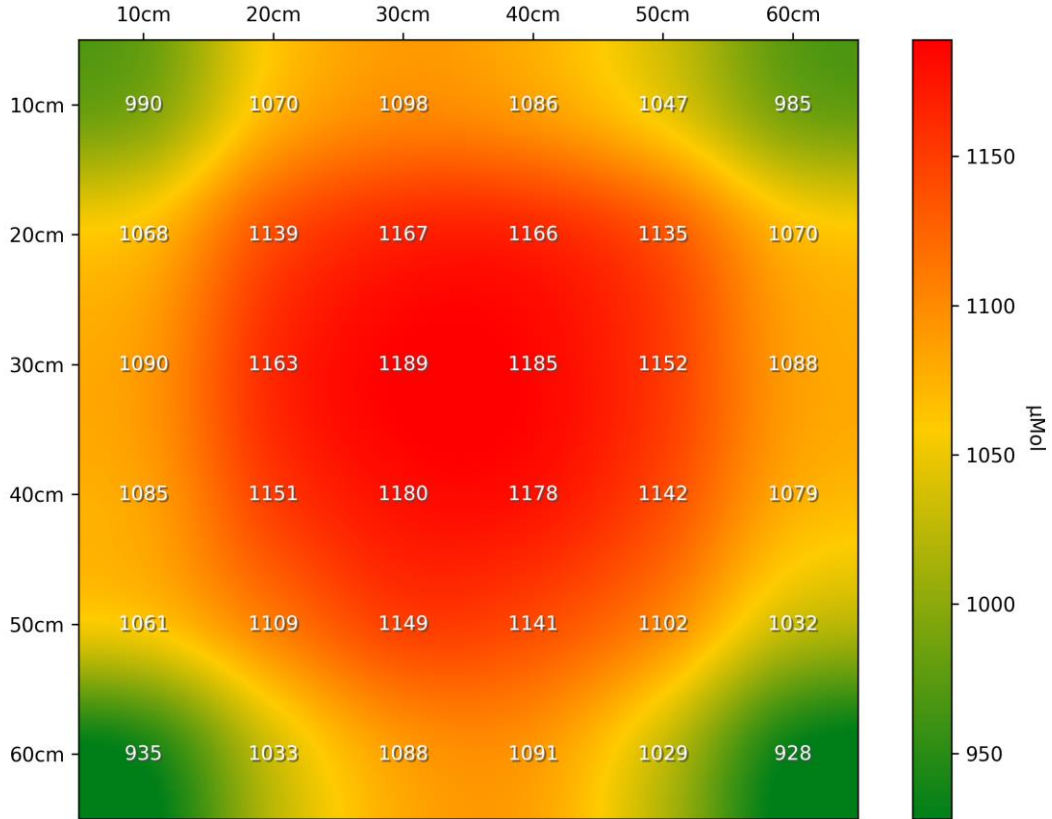

PPFD Heatmap LT-4769 - Distance @ 300mm - power supply @ 5710mA

PPFD 3D Heatmap LT-4769 - Distance @ 300mm - power supply @ 5710mA

PPFD Heatmap LT-4769 - Distance @ 450mm - power supply @ 5710mA

PPFD 3D Heatmap LT-4769 - Distance @ 450mm - power supply @ 5710mA

PPFD Heatmap LT-4769 - Distance @ 600mm - power supply @ 5710mA

PPFD 3D Heatmap LT-4769 - Distance @ 600mm - power supply @ 5710mA