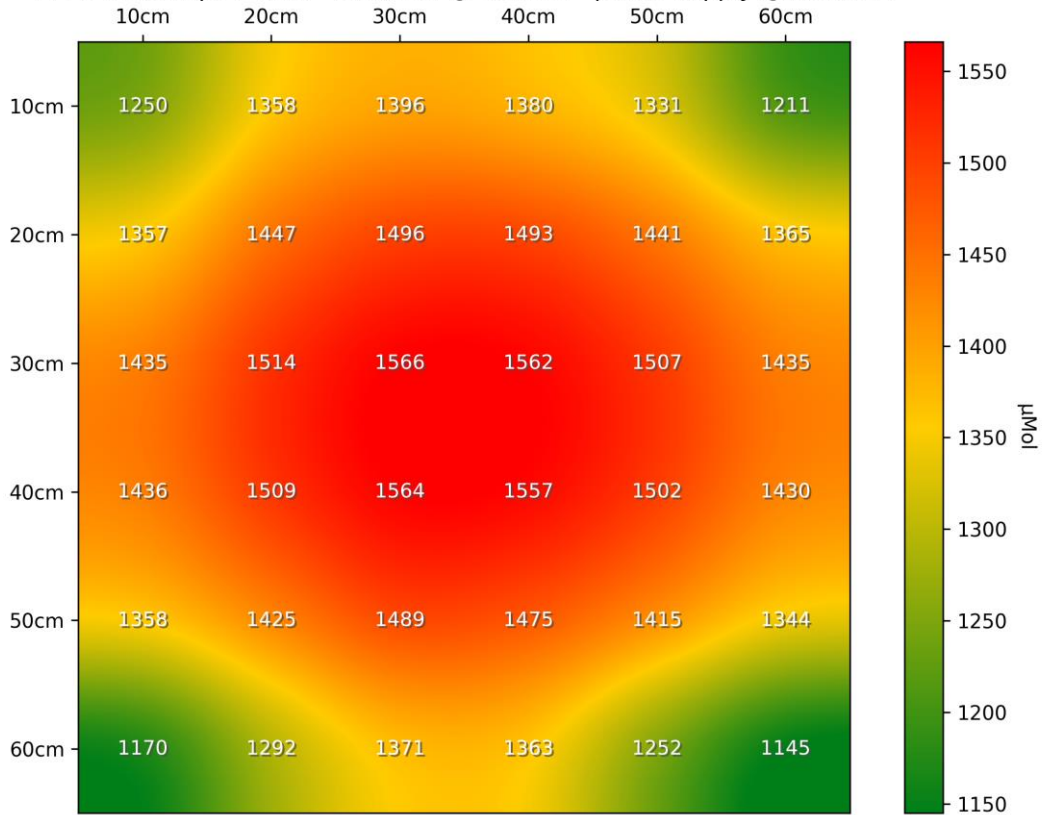

PPFD Heatmap LT-4769 - Distance @ 300mm - power supply @ 5710mA

PPFD 3D Heatmap LT-4769 - Distance @ 300mm - power supply @ 5710mA

PPFD Heatmap LT-4769 - Distance @ 450mm - power supply @ 5710mA

PPFD 3D Heatmap LT-4769 - Distance @ 450mm - power supply @ 5710mA

PPFD Heatmap LT-4769 - Distance @ 600mm - power supply @ 5710mA

PPFD 3D Heatmap LT-4769 - Distance @ 600mm - power supply @ 5710mA