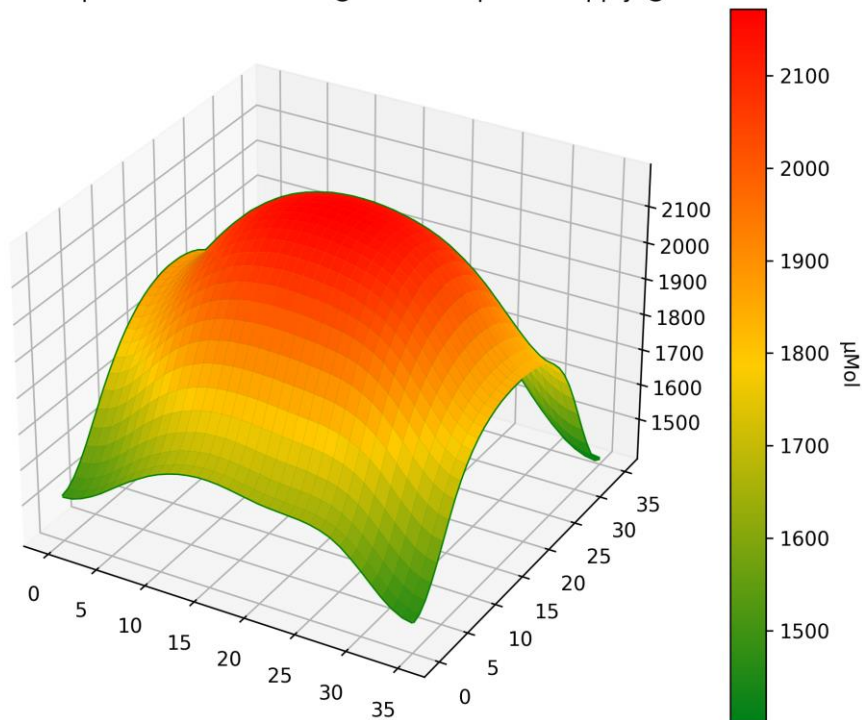

PPFD Heatmap LT-4769 - Distance @ 300mm - power supply @ 5710mA

PPFD 3D Heatmap LT-4769 - Distance @ 300mm - power supply @ 5710mA

PPFD Heatmap LT-4769 - Distance @ 450mm - power supply @ 5710mA

PPFD 3D Heatmap LT-4769 - Distance @ 450mm - power supply @ 5710mA

PPFD Heatmap LT-4769 - Distance @ 600mm - power supply @ 5710mA

PPFD 3D Heatmap LT-4769 - Distance @ 600mm - power supply @ 5710mA