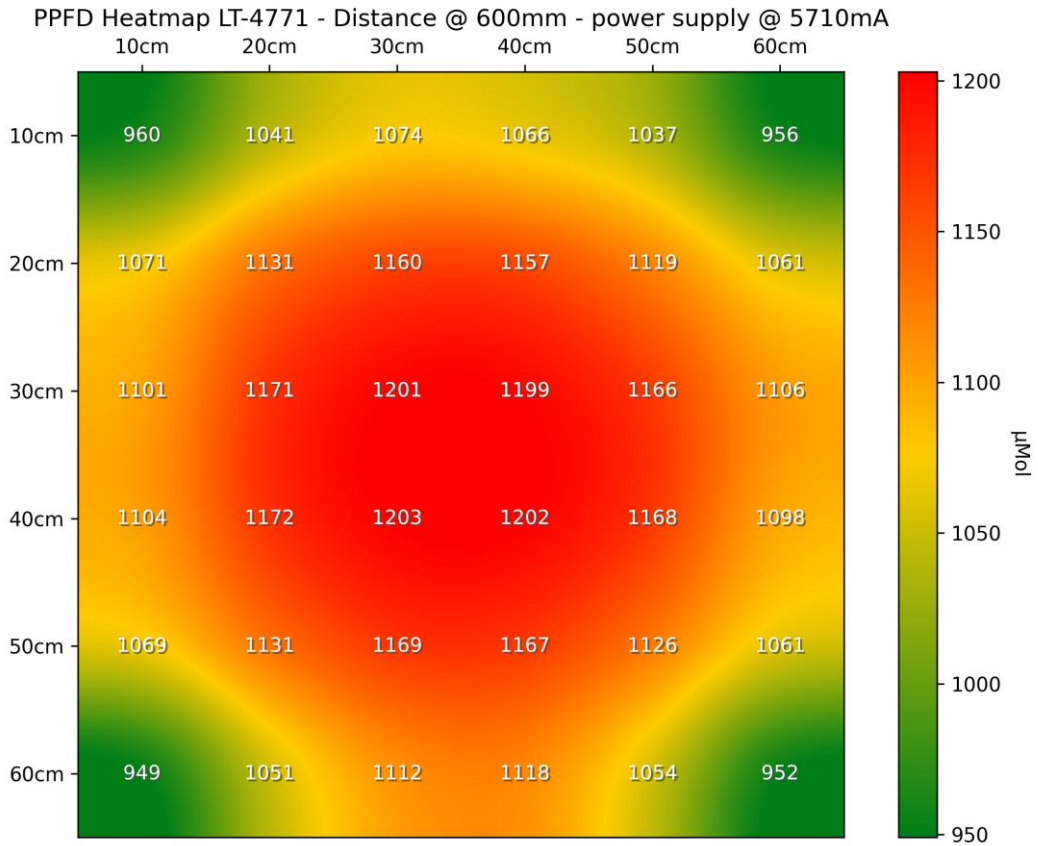

PPFD Heatmap LT-4771 - Distance @ 300mm - power supply @ 5710mA

PPFD 3D Heatmap LT-4771 - Distance @ 300mm - power supply @ 5710mA

PPFD Heatmap LT-4771 - Distance @ 450mm - power supply @ 5710mA

PPFD 3D Heatmap LT-4771 - Distance @ 450mm - power supply @ 5710mA

PPFD 3D Heatmap LT-4771 - Distance @ 600mm - power supply @ 5710mA