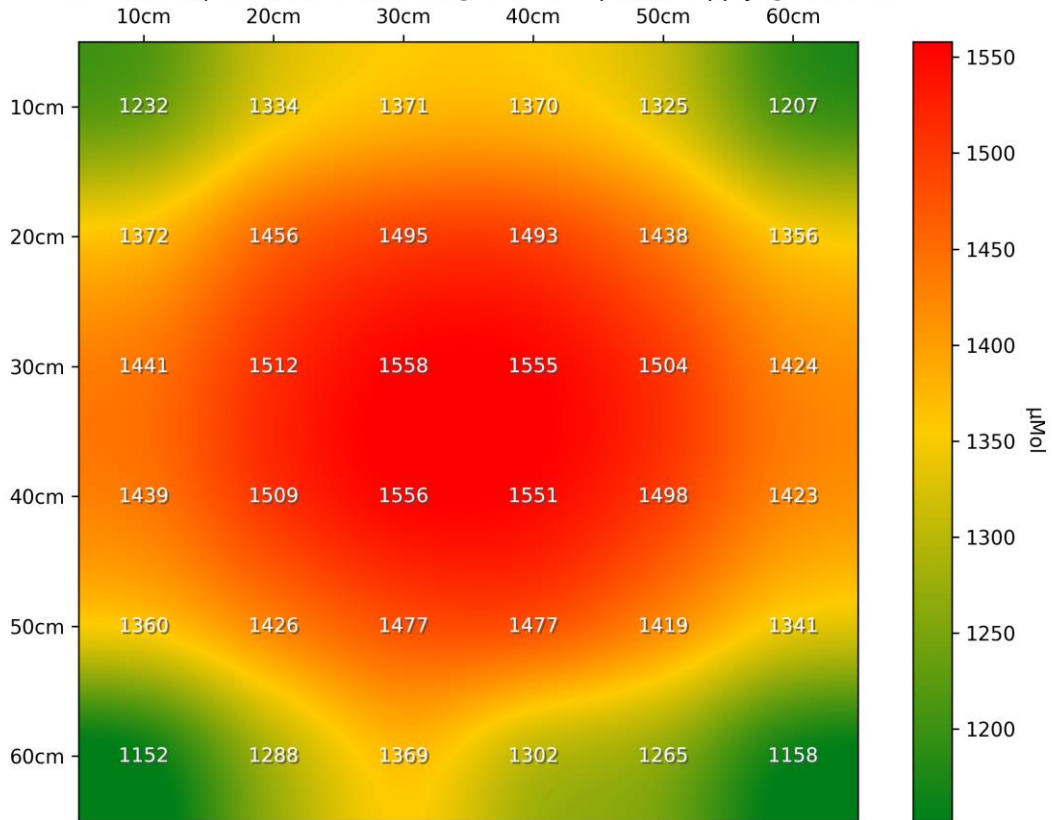

PPFD Heatmap LT-4771 - Distance @ 300mm - power supply @ 5710mA

PPFD 3D Heatmap LT-4771 - Distance @ 300mm - power supply @ 5710mA

PPFD Heatmap LT-4771 - Distance @ 450mm - power supply @ 5710mA

PPFD 3D Heatmap LT-4771 - Distance @ 450mm - power supply @ 5710mA

PPFD 3D Heatmap LT-4771 - Distance @ 600mm - power supply @ 5710mA