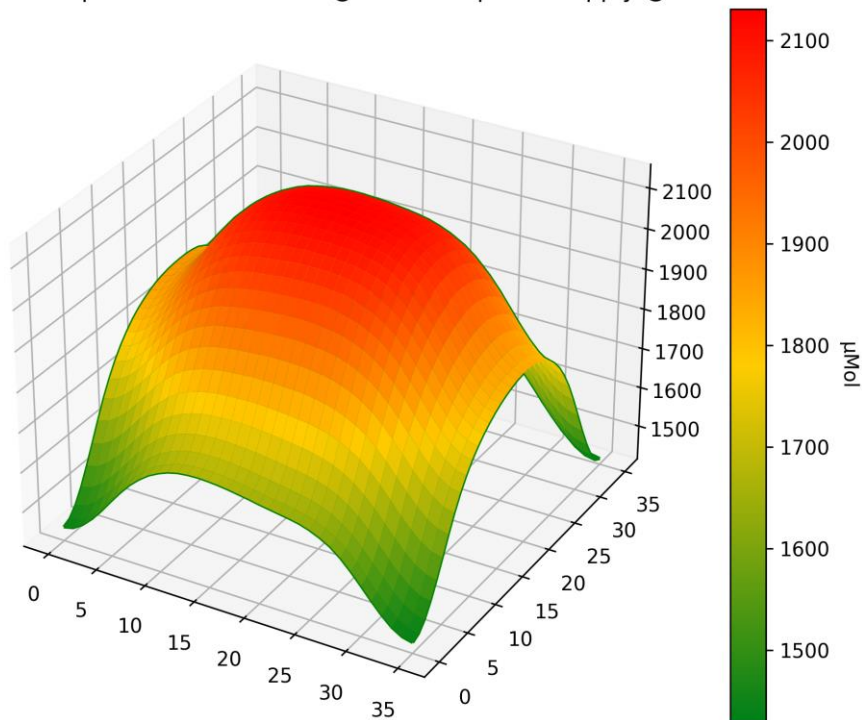

PPFD Heatmap LT-4771 - Distance @ 300mm - power supply @ 5710mA

PPFD 3D Heatmap LT-4771 - Distance @ 300mm - power supply @ 5710mA

PPFD Heatmap LT-4771 - Distance @ 450mm - power supply @ 5710mA

PPFD 3D Heatmap LT-4771 - Distance @ 450mm - power supply @ 5710mA

PPFD 3D Heatmap LT-4771 - Distance @ 600mm - power supply @ 5710mA