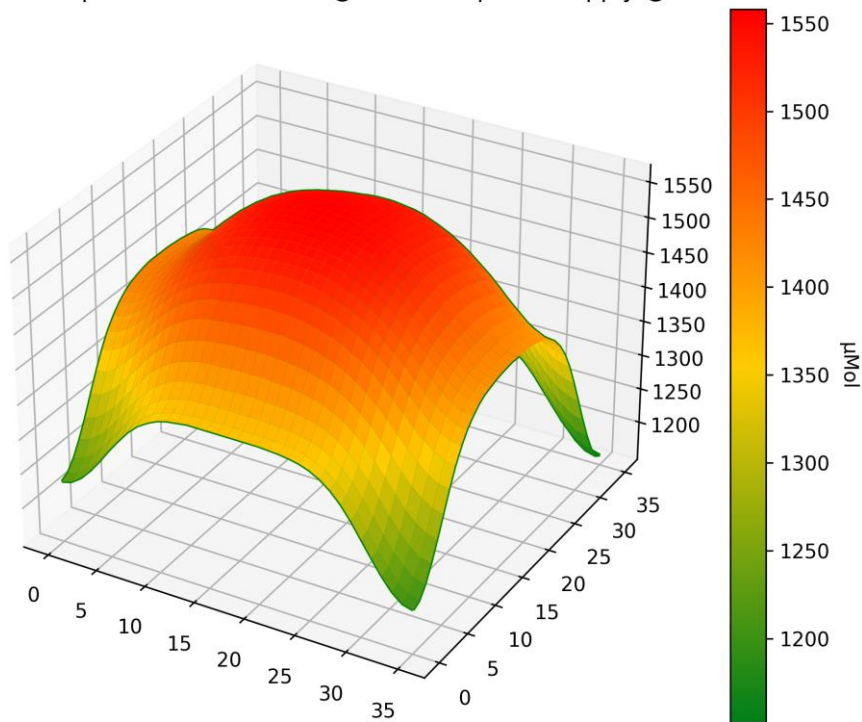

PPFD Heatmap LT-4771 - Distance @ 300mm - power supply @ 5710mA

PPFD 3D Heatmap LT-4771 - Distance @ 300mm - power supply @ 5710mA

PPFD Heatmap LT-4771 - Distance @ 450mm - power supply @ 5710mA

PPFD 3D Heatmap LT-4771 - Distance @ 450mm - power supply @ 5710mA

PPFD 3D Heatmap LT-4771 - Distance @ 600mm - power supply @ 5710mA