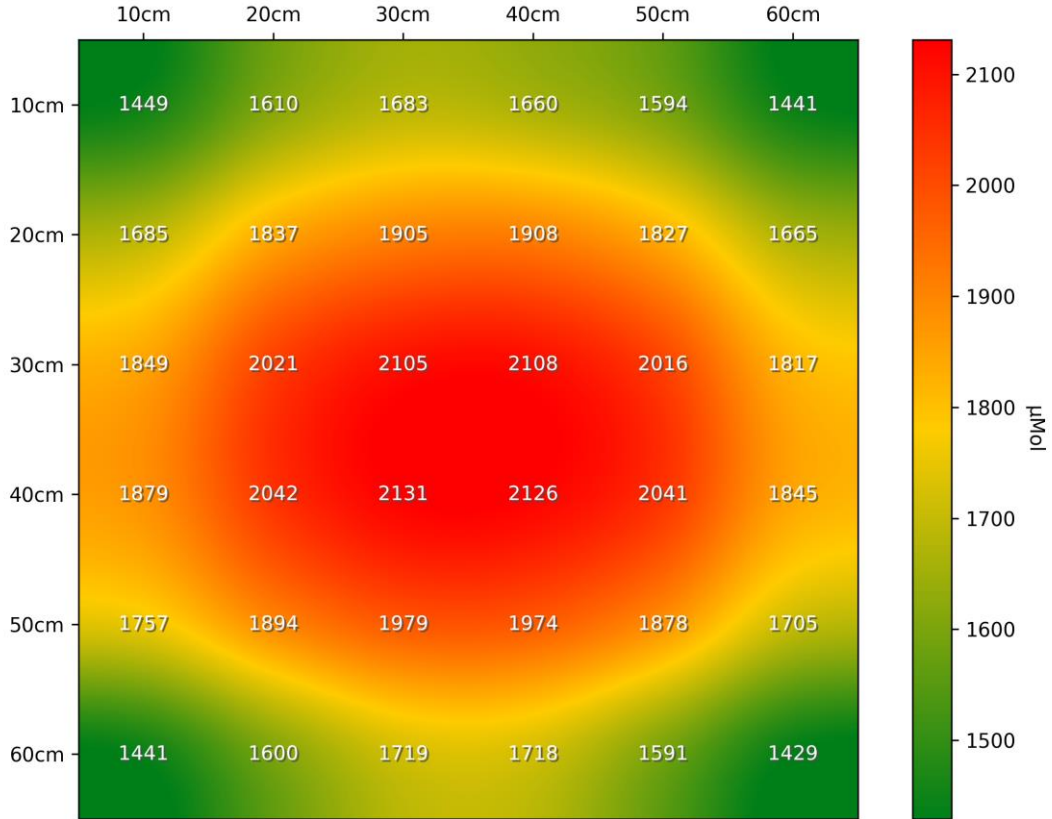

PPFD Heatmap LT-4771 - Distance @ 300mm - power supply @ 5710mA

PPFD 3D Heatmap LT-4771 - Distance @ 300mm - power supply @ 5710mA

PPFD Heatmap LT-4771 - Distance @ 450mm - power supply @ 5710mA

PPFD 3D Heatmap LT-4771 - Distance @ 450mm - power supply @ 5710mA

PPFD 3D Heatmap LT-4771 - Distance @ 600mm - power supply @ 5710mA