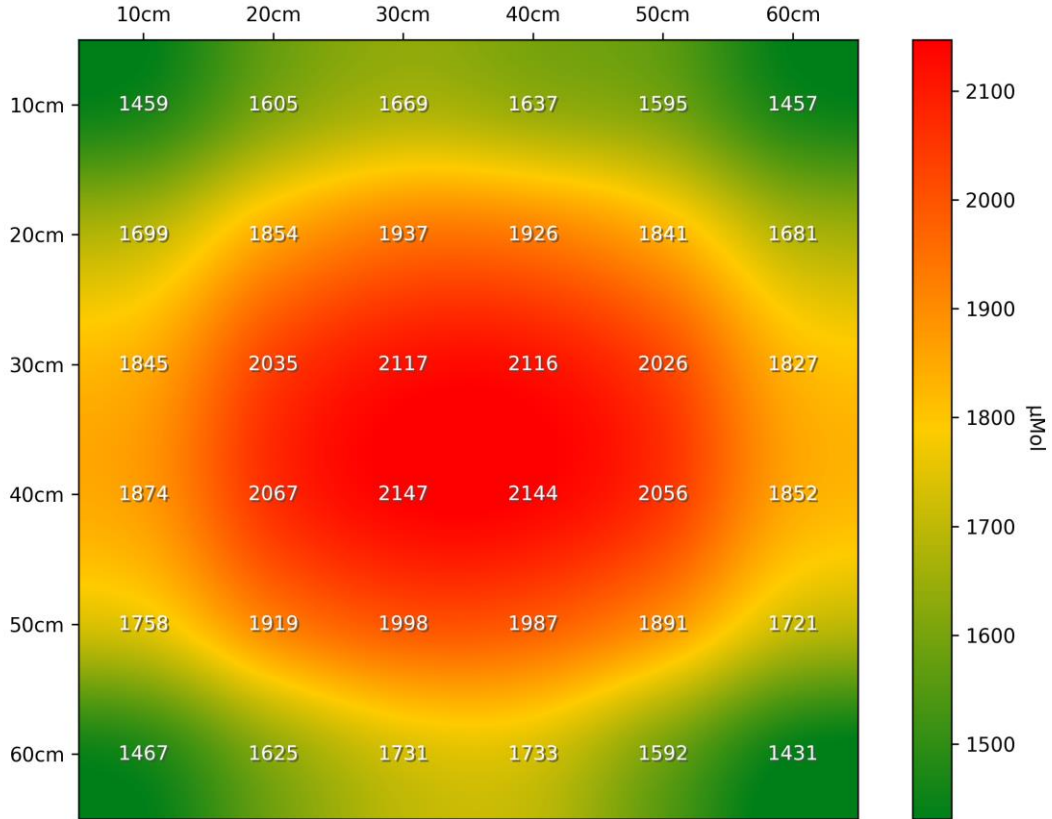

PPFD Heatmap LT-4776 - Distance @ 300mm - power supply @ 5710mA

PPFD 3D Heatmap LT-4776 - Distance @ 300mm - power supply @ 5710mA

PPFD Heatmap LT-4776 - Distance @ 600mm - power supply @ 5710mA

PPFD 3D Heatmap LT-4776 - Distance @ 600mm - power supply @ 5710mA