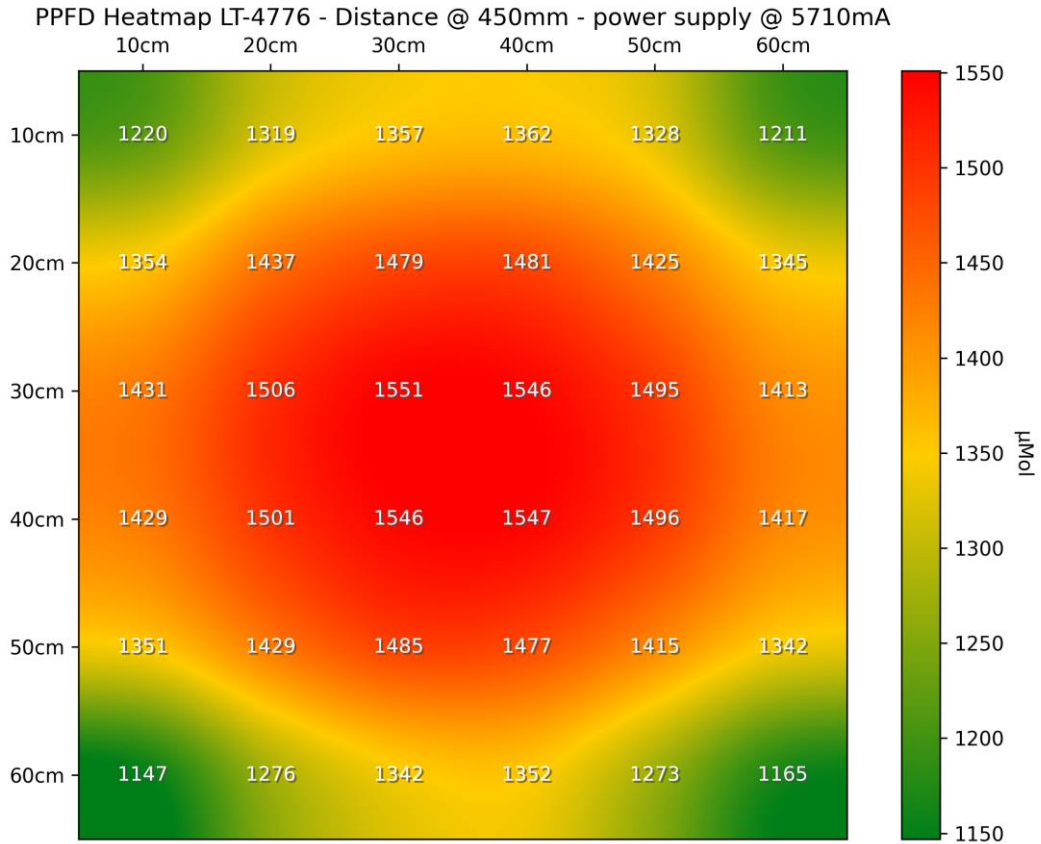

PPFD Heatmap LT-4776 - Distance @ 300mm - power supply @ 5710mA

PPFD 3D Heatmap LT-4776 - Distance @ 300mm - power supply @ 5710mA

PPFD Heatmap LT-4776 - Distance @ 600mm - power supply @ 5710mA

PPFD 3D Heatmap LT-4776 - Distance @ 600mm - power supply @ 5710mA