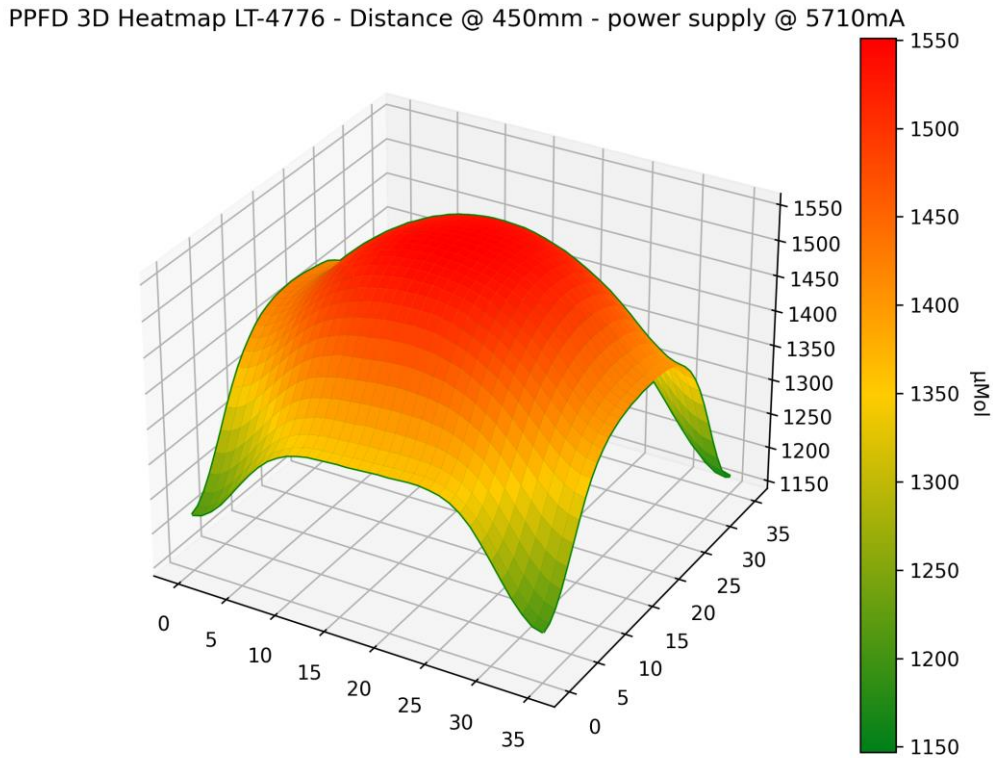

PPFD Heatmap LT-4776 - Distance @ 300mm - power supply @ 5710mA

PPFD 3D Heatmap LT-4776 - Distance @ 300mm - power supply @ 5710mA

PPFD Heatmap LT-4776 - Distance @ 600mm - power supply @ 5710mA

PPFD 3D Heatmap LT-4776 - Distance @ 600mm - power supply @ 5710mA