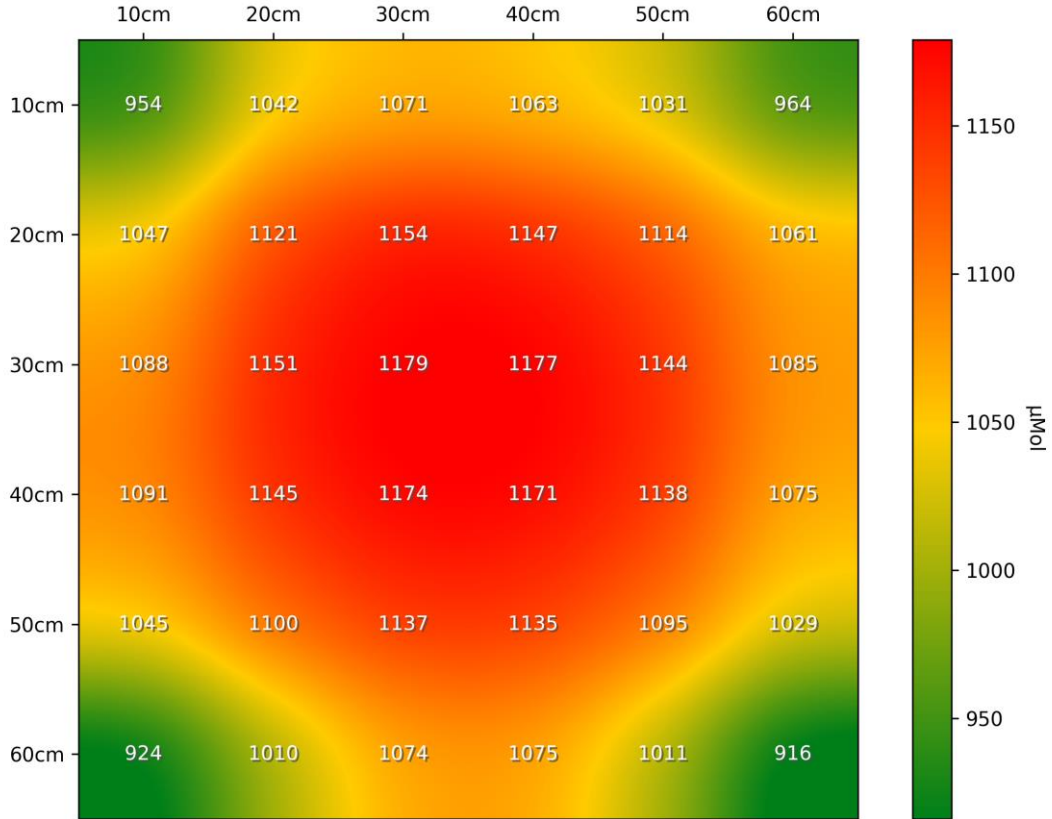

PPFD Heatmap LT-4776 - Distance @ 300mm - power supply @ 5710mA

PPFD 3D Heatmap LT-4776 - Distance @ 300mm - power supply @ 5710mA

PPFD Heatmap LT-4776 - Distance @ 600mm - power supply @ 5710mA

PPFD 3D Heatmap LT-4776 - Distance @ 600mm - power supply @ 5710mA