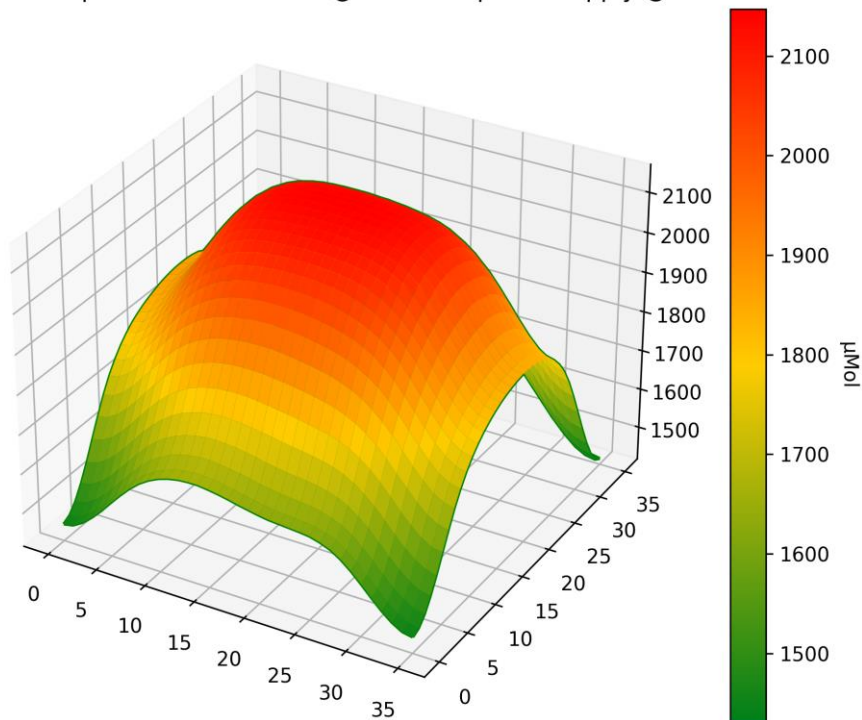

PPFD Heatmap LT-4776 - Distance @ 300mm - power supply @ 5710mA

PPFD 3D Heatmap LT-4776 - Distance @ 300mm - power supply @ 5710mA

PPFD Heatmap LT-4776 - Distance @ 600mm - power supply @ 5710mA

PPFD 3D Heatmap LT-4776 - Distance @ 600mm - power supply @ 5710mA