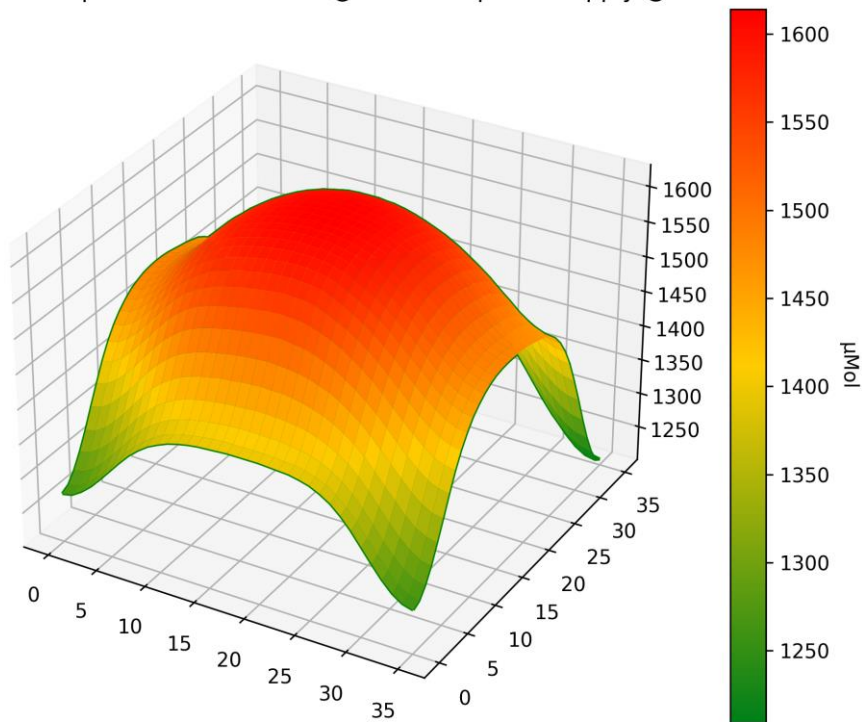

PPFD Heatmap LT-4777 - Distance @ 300mm - power supply @ 5710mA

PPFD 3D Heatmap LT-4777 - Distance @ 300mm - power supply @ 5710mA

PPFD Heatmap LT-4777 - Distance @ 450mm - power supply @ 5710mA

PPFD 3D Heatmap LT-4777 - Distance @ 450mm - power supply @ 5710mA

PPFD 3D Heatmap LT-4777 - Distance @ 600mm - power supply @ 5710mA