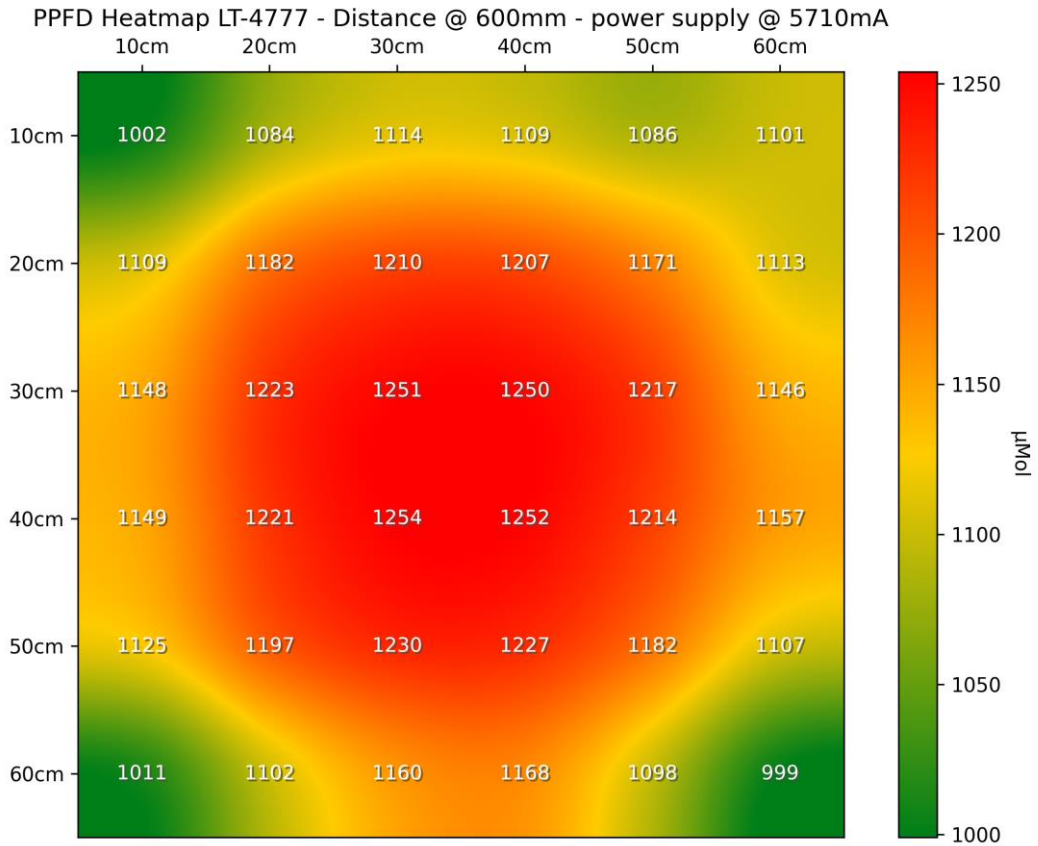

PPFD Heatmap LT-4777 - Distance @ 300mm - power supply @ 5710mA

PPFD 3D Heatmap LT-4777 - Distance @ 300mm - power supply @ 5710mA

PPFD Heatmap LT-4777 - Distance @ 450mm - power supply @ 5710mA

PPFD 3D Heatmap LT-4777 - Distance @ 450mm - power supply @ 5710mA

PPFD 3D Heatmap LT-4777 - Distance @ 600mm - power supply @ 5710mA