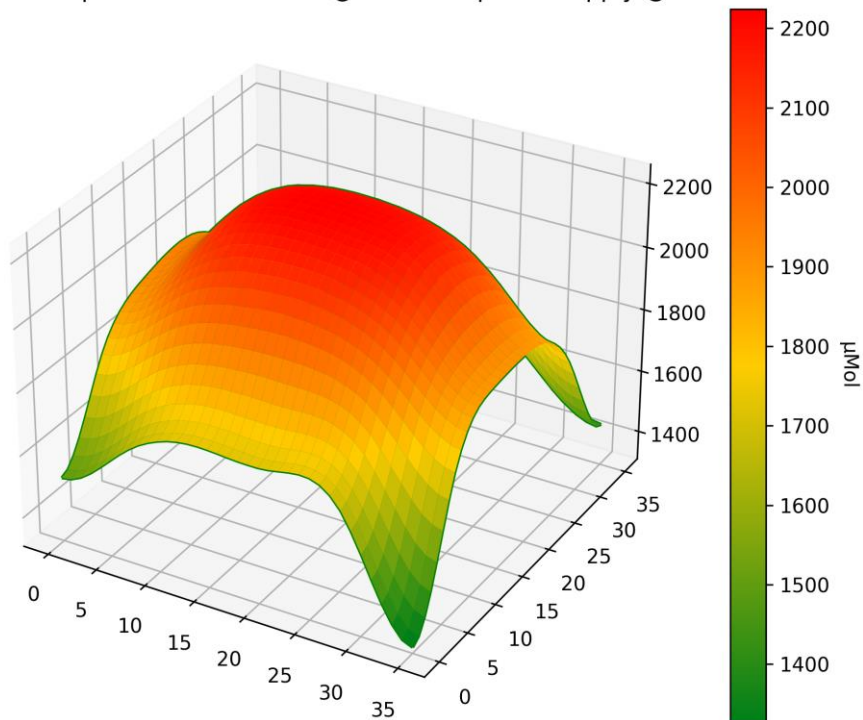

PPFD Heatmap LT-4777 - Distance @ 300mm - power supply @ 5710mA

PPFD 3D Heatmap LT-4777 - Distance @ 300mm - power supply @ 5710mA

PPFD Heatmap LT-4777 - Distance @ 450mm - power supply @ 5710mA

PPFD 3D Heatmap LT-4777 - Distance @ 450mm - power supply @ 5710mA

PPFD 3D Heatmap LT-4777 - Distance @ 600mm - power supply @ 5710mA