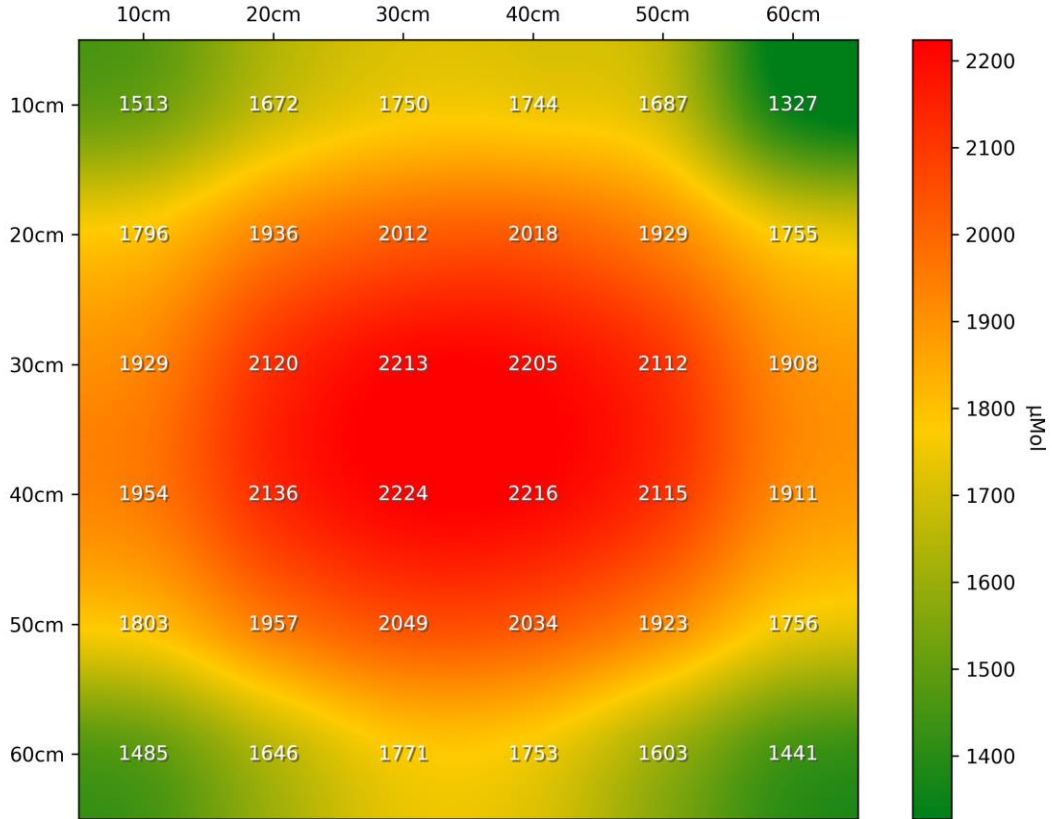

PPFD Heatmap LT-4777 - Distance @ 300mm - power supply @ 5710mA

PPFD 3D Heatmap LT-4777 - Distance @ 300mm - power supply @ 5710mA

PPFD Heatmap LT-4777 - Distance @ 450mm - power supply @ 5710mA

PPFD 3D Heatmap LT-4777 - Distance @ 450mm - power supply @ 5710mA

PPFD 3D Heatmap LT-4777 - Distance @ 600mm - power supply @ 5710mA