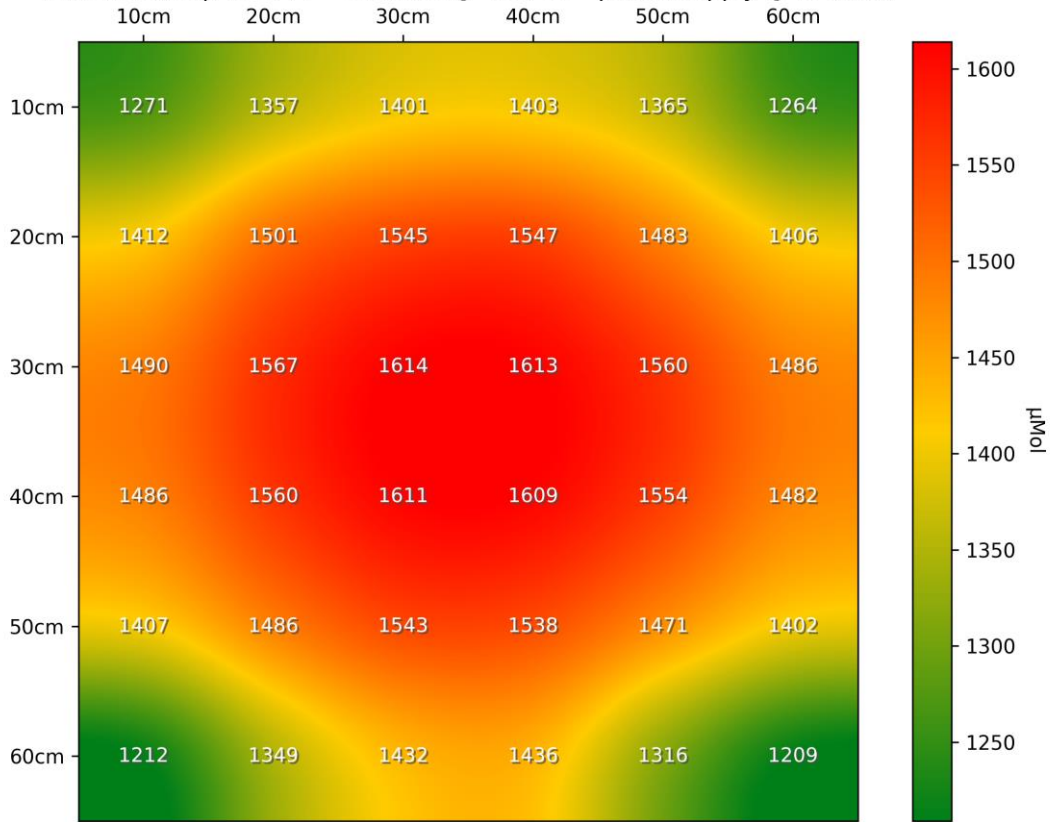

PPFD Heatmap LT-4777 - Distance @ 300mm - power supply @ 5710mA

PPFD 3D Heatmap LT-4777 - Distance @ 300mm - power supply @ 5710mA

PPFD Heatmap LT-4777 - Distance @ 450mm - power supply @ 5710mA

PPFD 3D Heatmap LT-4777 - Distance @ 450mm - power supply @ 5710mA

PPFD 3D Heatmap LT-4777 - Distance @ 600mm - power supply @ 5710mA