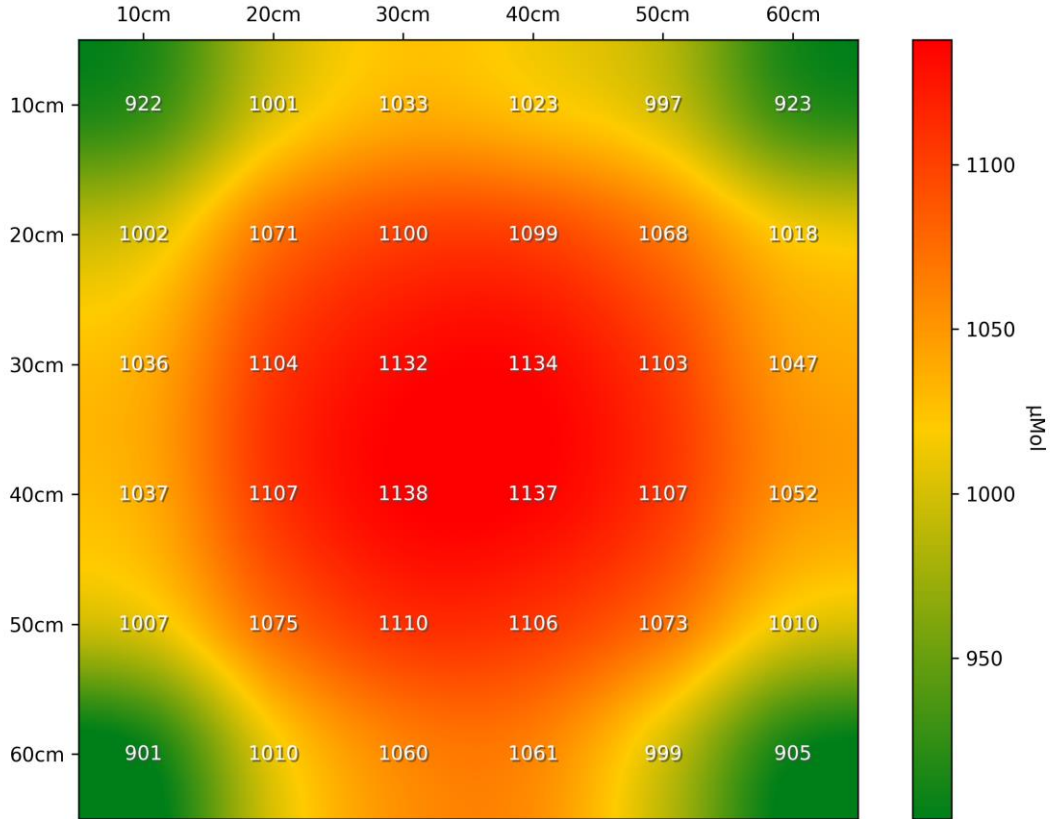

PPFD Heatmap LT-4878 - Distance @ 300mm - power supply @ 5710mA

PPFD 3D Heatmap LT-4878 - Distance @ 300mm - power supply @ 5710mA

PPFD Heatmap LT-4878 - Distance @ 450mm - power supply @ 5710mA

PPFD 3D Heatmap LT-4878 - Distance @ 450mm - power supply @ 5710mA

PPFD Heatmap LT-4878 - Distance @ 600mm - power supply @ 5710mA

PPFD 3D Heatmap LT-4878 - Distance @ 600mm - power supply @ 5710mA