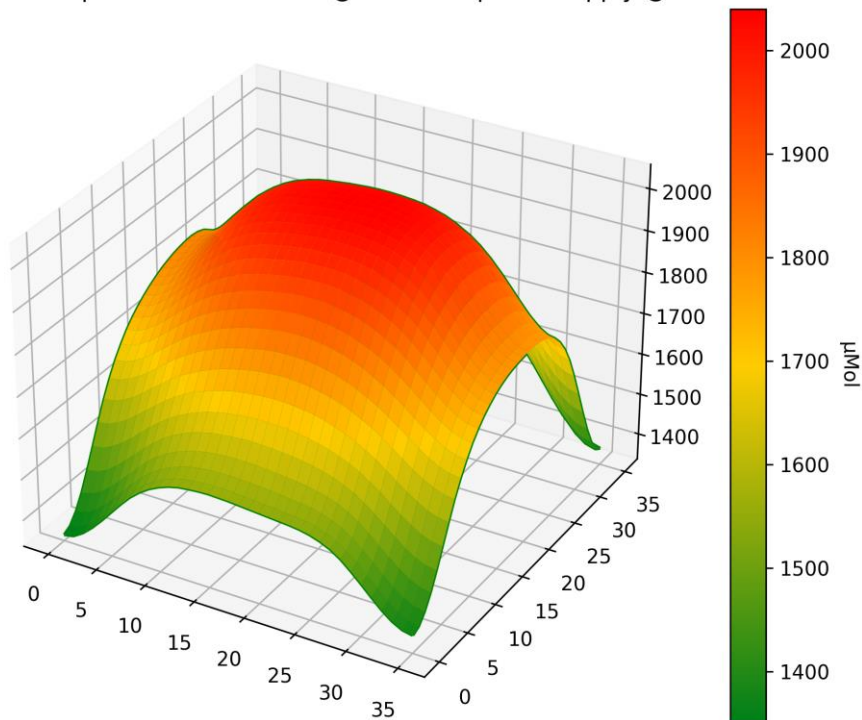

PPFD Heatmap LT-4878 - Distance @ 300mm - power supply @ 5710mA

PPFD 3D Heatmap LT-4878 - Distance @ 300mm - power supply @ 5710mA

PPFD Heatmap LT-4878 - Distance @ 450mm - power supply @ 5710mA

PPFD 3D Heatmap LT-4878 - Distance @ 450mm - power supply @ 5710mA

PPFD Heatmap LT-4878 - Distance @ 600mm - power supply @ 5710mA

PPFD 3D Heatmap LT-4878 - Distance @ 600mm - power supply @ 5710mA