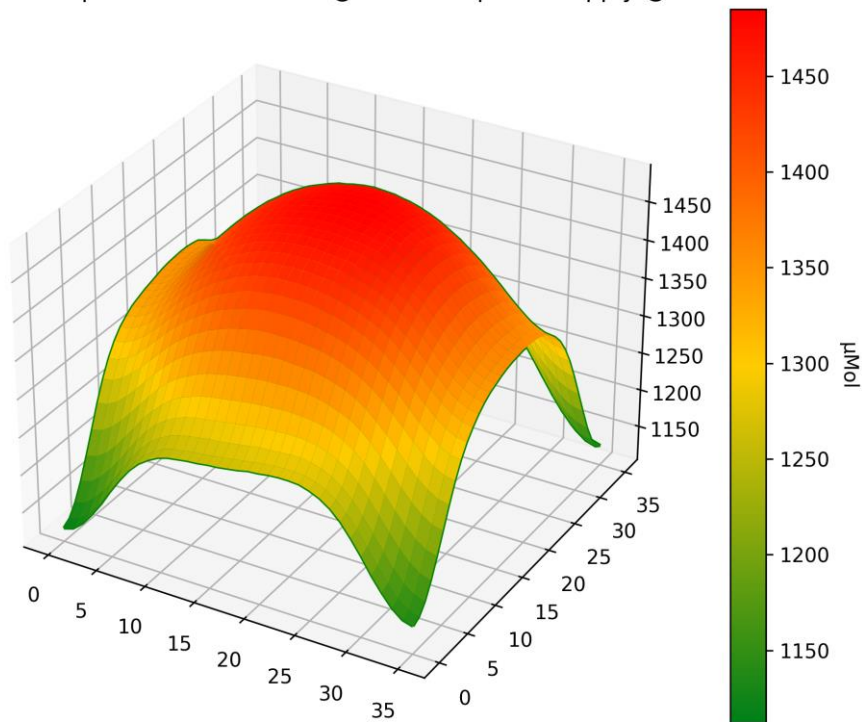

PPFD Heatmap LT-4878 - Distance @ 300mm - power supply @ 5710mA

PPFD 3D Heatmap LT-4878 - Distance @ 300mm - power supply @ 5710mA

PPFD Heatmap LT-4878 - Distance @ 450mm - power supply @ 5710mA

PPFD 3D Heatmap LT-4878 - Distance @ 450mm - power supply @ 5710mA

PPFD Heatmap LT-4878 - Distance @ 600mm - power supply @ 5710mA

PPFD 3D Heatmap LT-4878 - Distance @ 600mm - power supply @ 5710mA