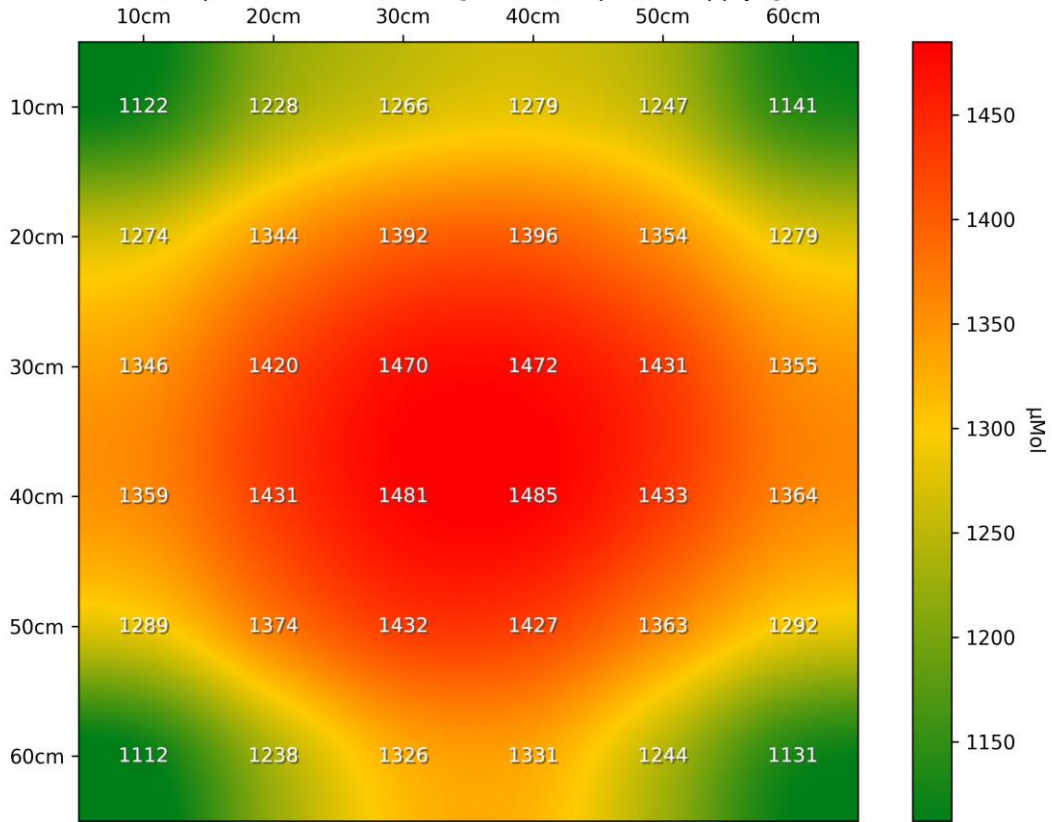

PPFD Heatmap LT-4878 - Distance @ 300mm - power supply @ 5710mA

PPFD 3D Heatmap LT-4878 - Distance @ 300mm - power supply @ 5710mA

PPFD Heatmap LT-4878 - Distance @ 450mm - power supply @ 5710mA

PPFD 3D Heatmap LT-4878 - Distance @ 450mm - power supply @ 5710mA

PPFD Heatmap LT-4878 - Distance @ 600mm - power supply @ 5710mA

PPFD 3D Heatmap LT-4878 - Distance @ 600mm - power supply @ 5710mA