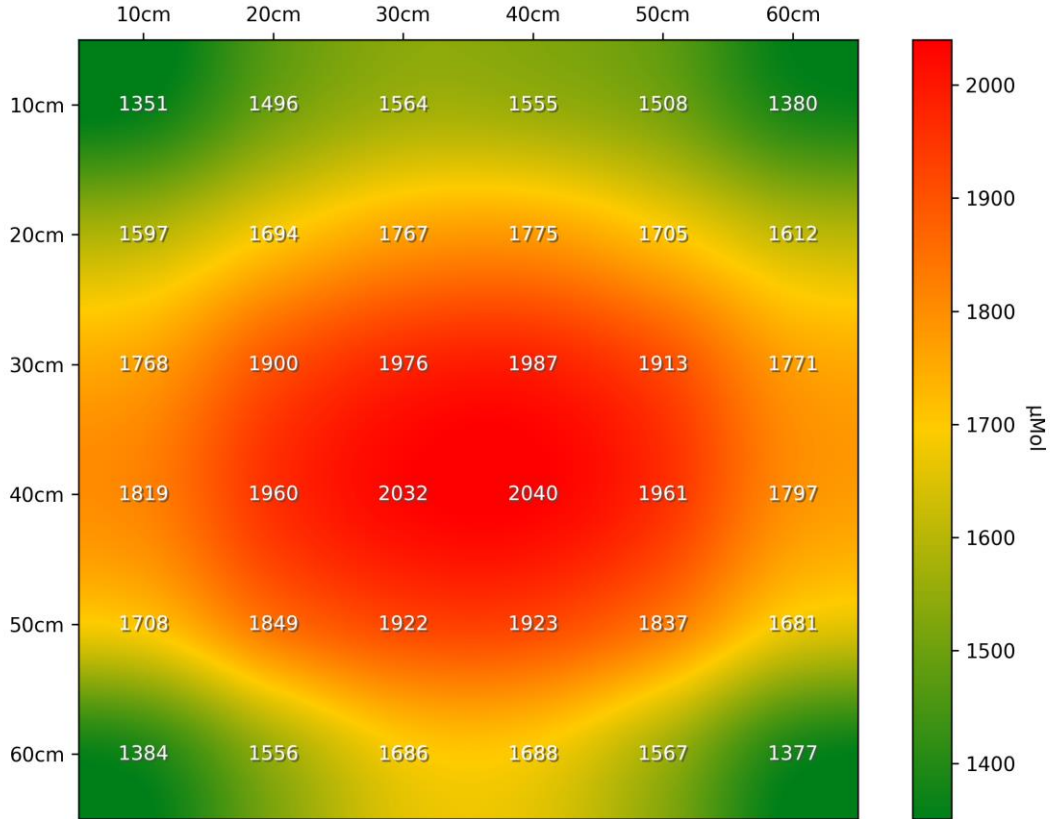

PPFD Heatmap LT-4878 - Distance @ 300mm - power supply @ 5710mA

PPFD 3D Heatmap LT-4878 - Distance @ 300mm - power supply @ 5710mA

PPFD Heatmap LT-4878 - Distance @ 450mm - power supply @ 5710mA

PPFD 3D Heatmap LT-4878 - Distance @ 450mm - power supply @ 5710mA

PPFD Heatmap LT-4878 - Distance @ 600mm - power supply @ 5710mA

PPFD 3D Heatmap LT-4878 - Distance @ 600mm - power supply @ 5710mA