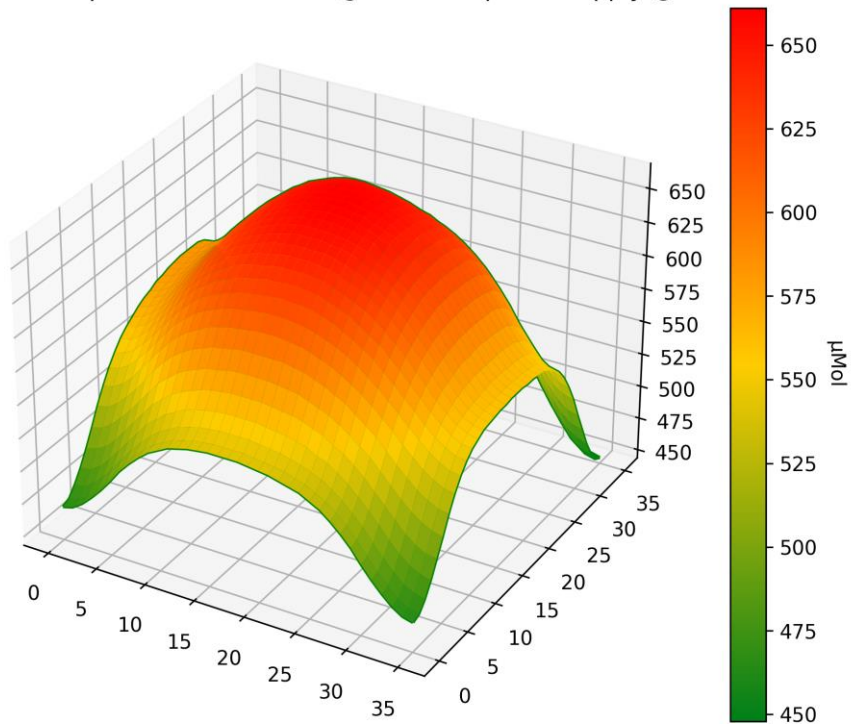

PPFD Heatmap LT-5630 - Distance @ 300mm - power supply @ 700mA

PPFD 3D Heatmap LT-5630 - Distance @ 300mm - power supply @ 700mA

LED-TECH.DE

OPTOELECTRONICS

PPFD Heatmap LT-5630 - Distance @ 450mm - power supply @ 700mA

PPFD 3D Heatmap LT-5630 - Distance @ 450mm - power supply @ 700mA

PPFD Heatmap LT-5630 - Distance @ 600mm - power supply @ 700mA

PPFD 3D Heatmap LT-5630 - Distance @ 600mm - power supply @ 700mA