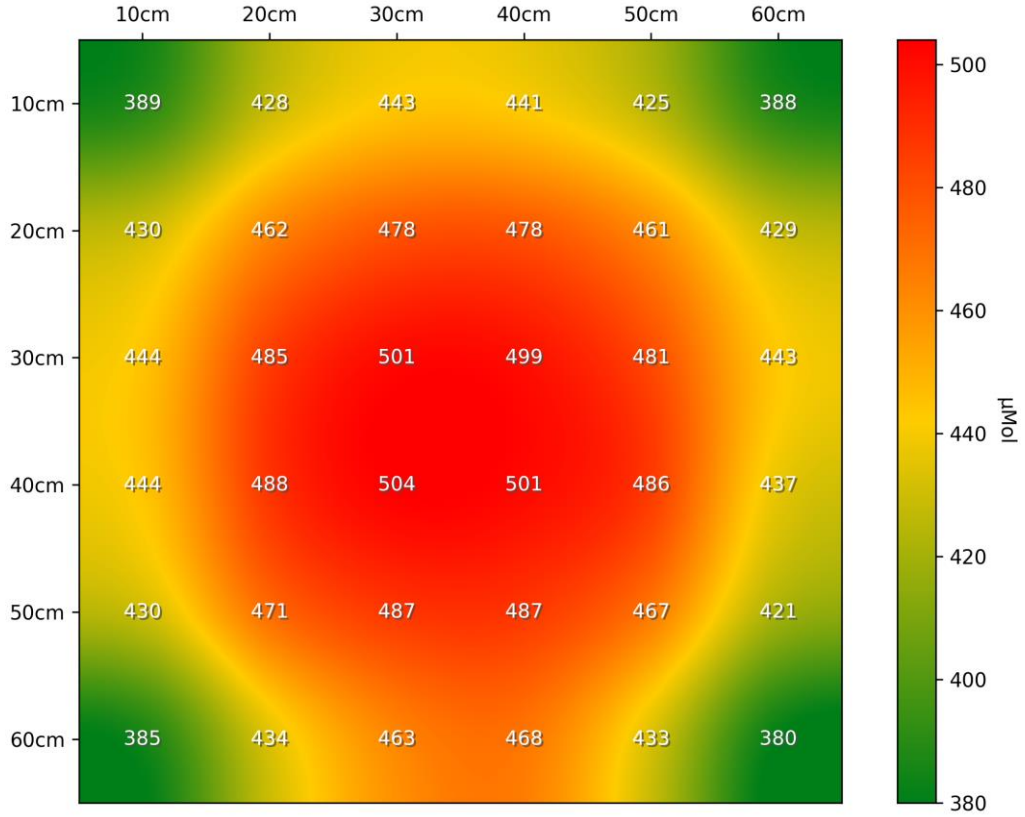

PPFD Heatmap LT-5630 - Distance @ 300mm - power supply @ 700mA

PPFD 3D Heatmap LT-5630 - Distance @ 300mm - power supply @ 700mA

LED-TECH.DE

OPTOELECTRONICS

PPFD Heatmap LT-5630 - Distance @ 450mm - power supply @ 700mA

PPFD 3D Heatmap LT-5630 - Distance @ 450mm - power supply @ 700mA

PPFD Heatmap LT-5630 - Distance @ 600mm - power supply @ 700mA

PPFD 3D Heatmap LT-5630 - Distance @ 600mm - power supply @ 700mA