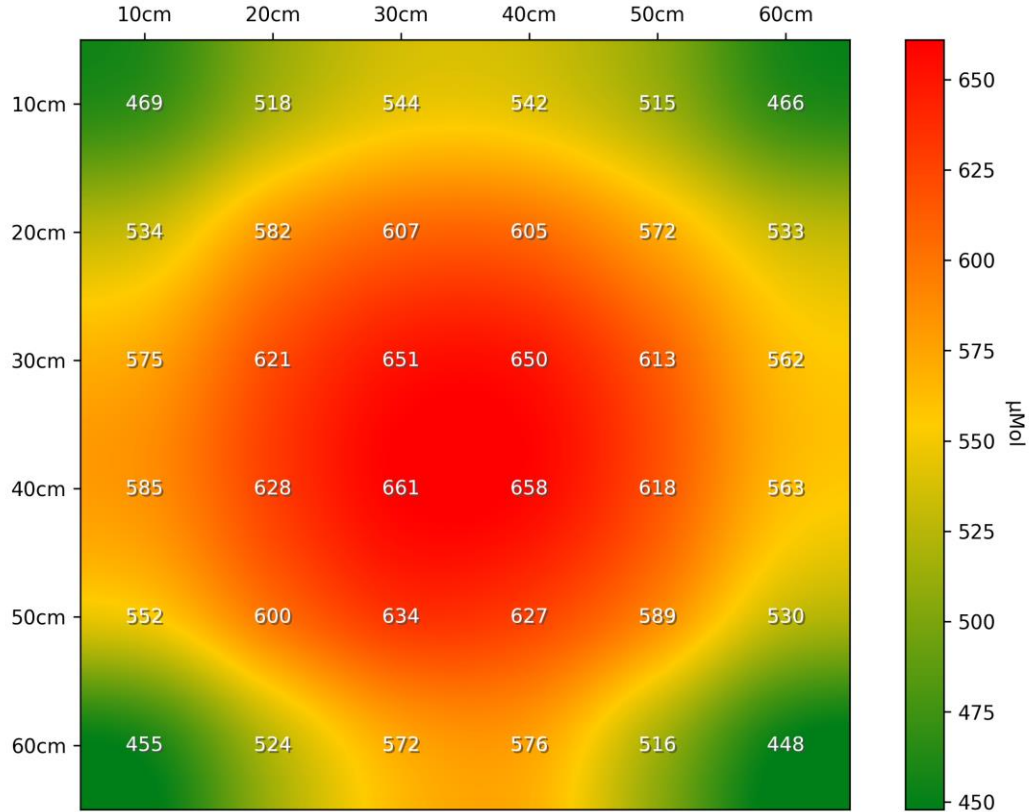

PPFD Heatmap LT-5630 - Distance @ 300mm - power supply @ 700mA

PPFD 3D Heatmap LT-5630 - Distance @ 300mm - power supply @ 700mA

LED-TECH.DE

OPTOELECTRONICS

PPFD Heatmap LT-5630 - Distance @ 450mm - power supply @ 700mA

PPFD 3D Heatmap LT-5630 - Distance @ 450mm - power supply @ 700mA

PPFD Heatmap LT-5630 - Distance @ 600mm - power supply @ 700mA

PPFD 3D Heatmap LT-5630 - Distance @ 600mm - power supply @ 700mA