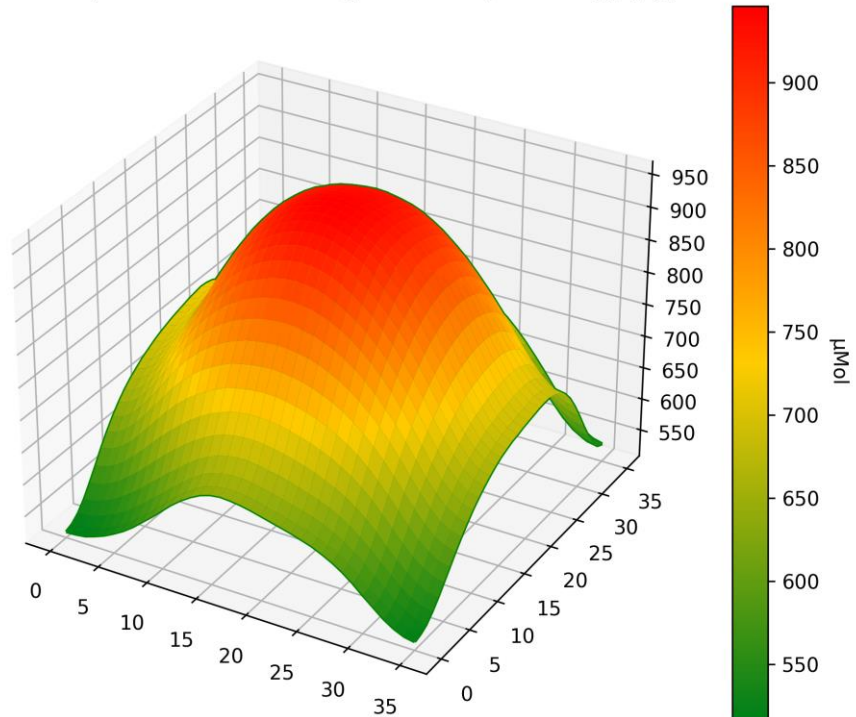

PPFD Heatmap LT-5630 - Distance @ 300mm - power supply @ 700mA

PPFD 3D Heatmap LT-5630 - Distance @ 300mm - power supply @ 700mA

LED-TECH.DE

OPTOELECTRONICS

PPFD Heatmap LT-5630 - Distance @ 450mm - power supply @ 700mA

PPFD 3D Heatmap LT-5630 - Distance @ 450mm - power supply @ 700mA

PPFD Heatmap LT-5630 - Distance @ 600mm - power supply @ 700mA

PPFD 3D Heatmap LT-5630 - Distance @ 600mm - power supply @ 700mA