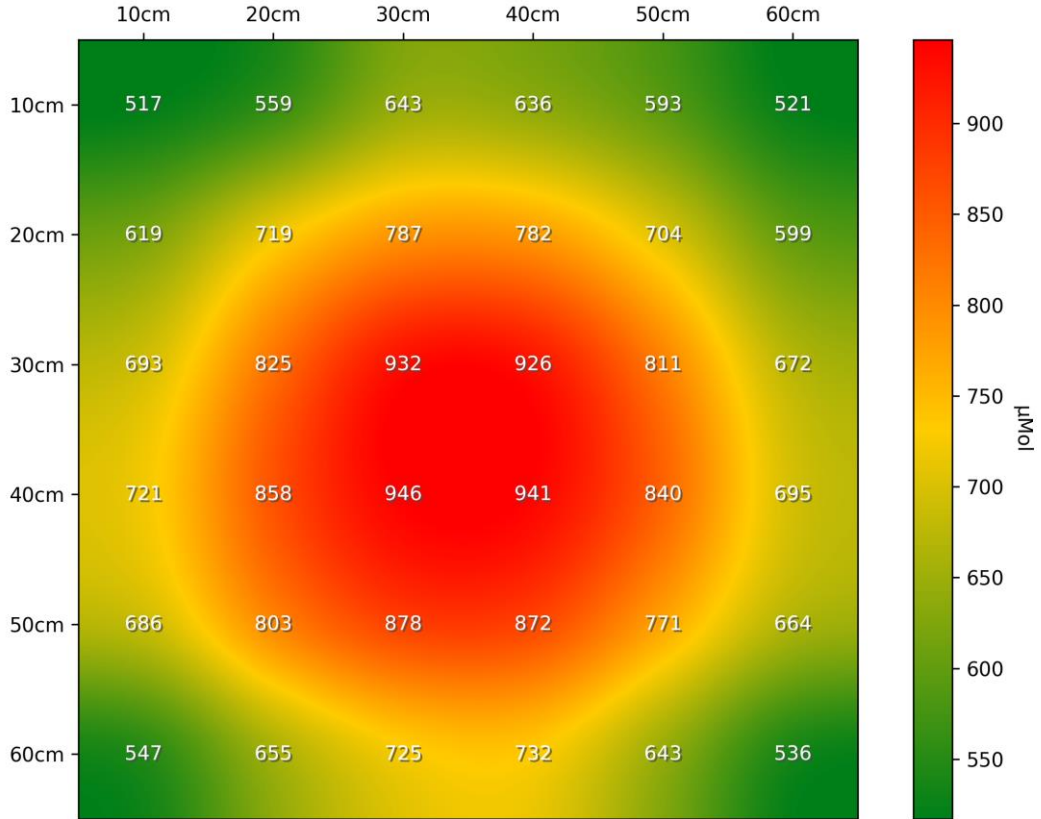

PPFD Heatmap LT-5630 - Distance @ 300mm - power supply @ 700mA

PPFD 3D Heatmap LT-5630 - Distance @ 300mm - power supply @ 700mA

LED-TECH.DE

OPTOELECTRONICS

PPFD Heatmap LT-5630 - Distance @ 450mm - power supply @ 700mA

PPFD 3D Heatmap LT-5630 - Distance @ 450mm - power supply @ 700mA

PPFD Heatmap LT-5630 - Distance @ 600mm - power supply @ 700mA

PPFD 3D Heatmap LT-5630 - Distance @ 600mm - power supply @ 700mA