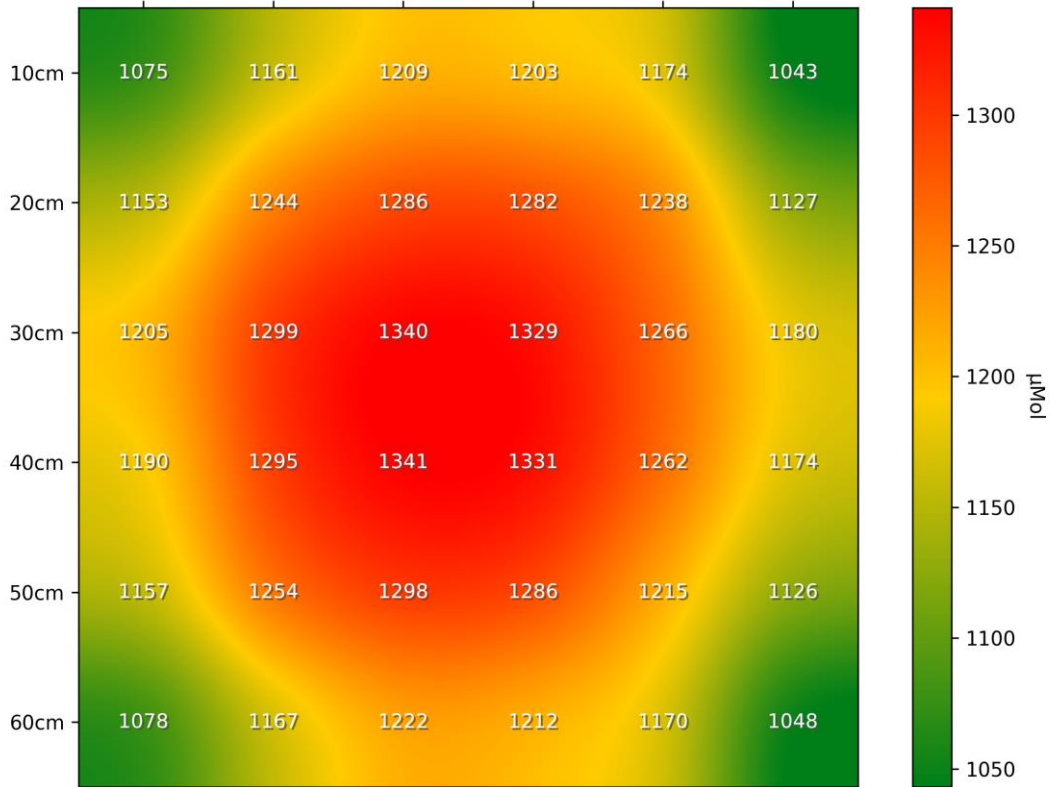

PPFD Heatmap LT-5791 - LIGHTNING Basic RED @600mm

PPFD 3D Heatmap LT-5791 - LIGHTNING Basic RED @600mm