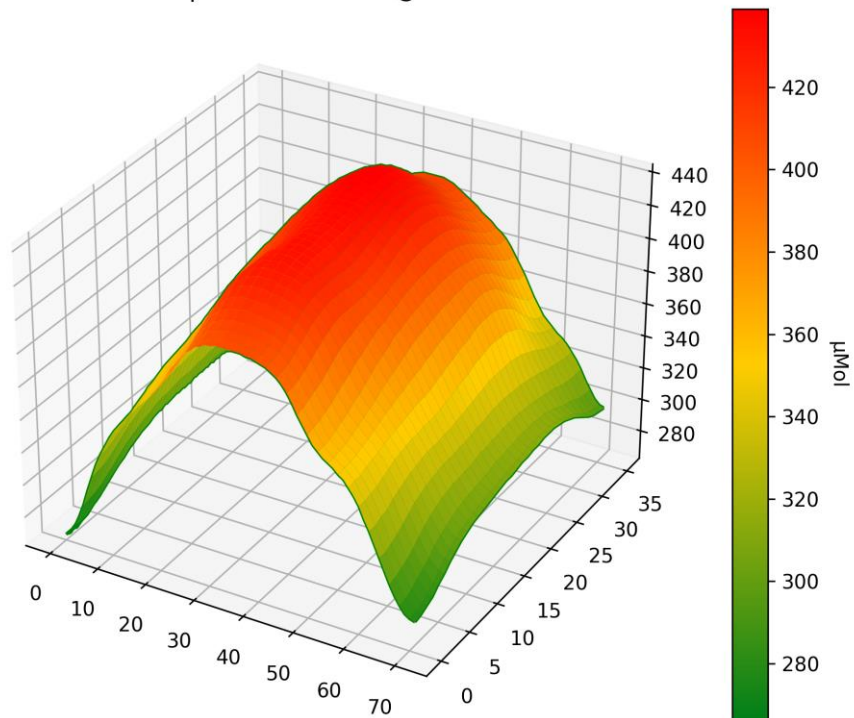

PPFD 3D Heatmap LT-5917 3500K @ 45cm - Power - 50%

PPFD 3D Heatmap LT-5917 3500K @ 45cm - Power - 100%

PPFD 3D Heatmap LT-5917 3500K @ 60cm - Power - 50%

PPFD 3D Heatmap LT-5917 3500K @ 60cm - Power - 100%

PPFD 3D Heatmap LT-5917 3500K @ 90cm - Power - 50%

PPFD 3D Heatmap LT-5917 3500K @ 90cm - Power - 100%