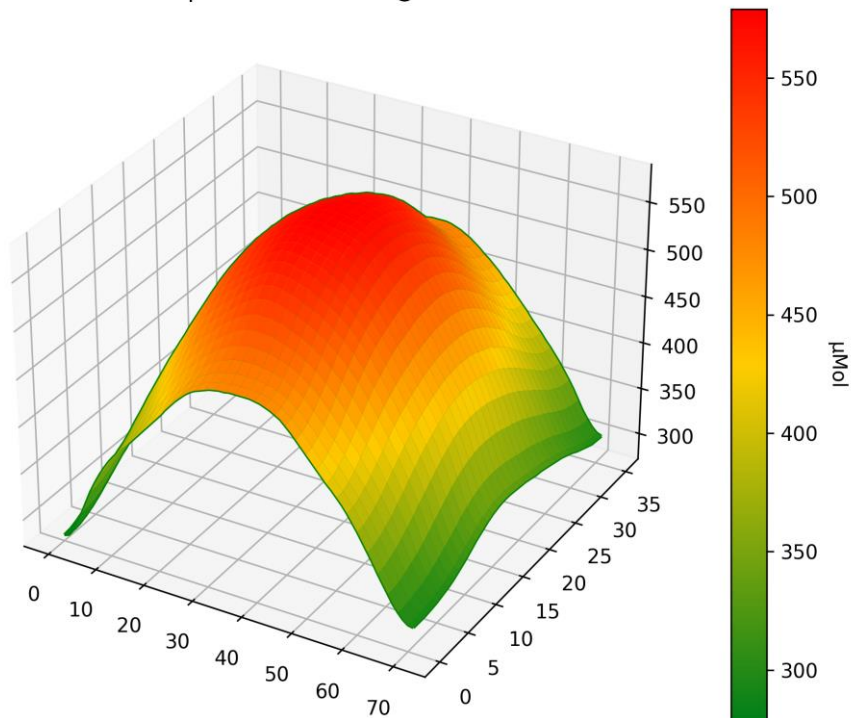

PPFD 3D Heatmap LT-5917 3500K @ 45cm - Power - 50%

PPFD 3D Heatmap LT-5917 3500K @ 45cm - Power - 100%

PPFD 3D Heatmap LT-5917 3500K @ 60cm - Power - 50%

PPFD 3D Heatmap LT-5917 3500K @ 60cm - Power - 100%

PPFD 3D Heatmap LT-5917 3500K @ 90cm - Power - 50%

PPFD 3D Heatmap LT-5917 3500K @ 90cm - Power - 100%