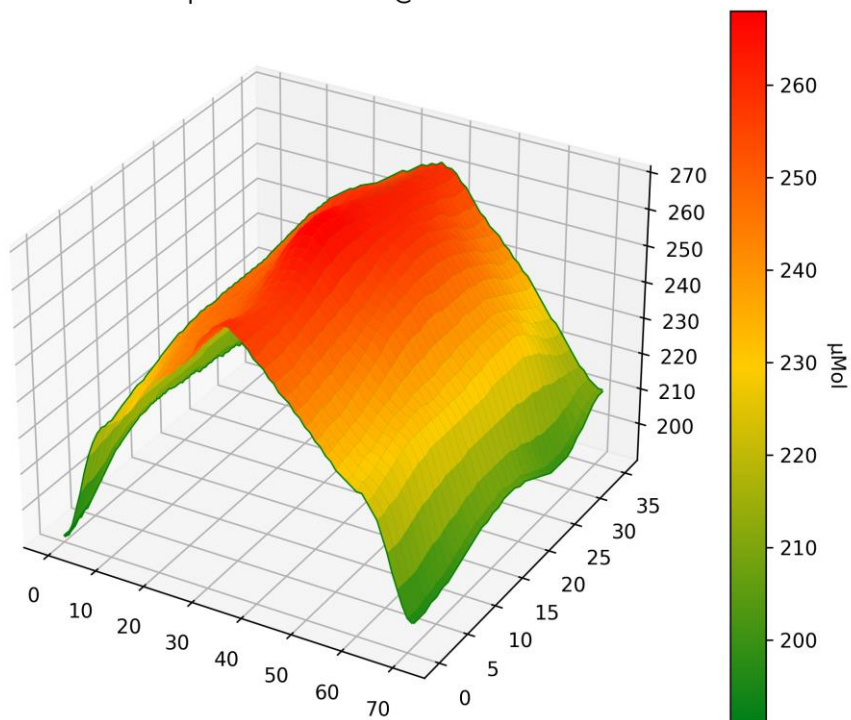

PPFD 3D Heatmap LT-5917 3500K @ 45cm - Power - 50%

PPFD 3D Heatmap LT-5917 3500K @ 45cm - Power - 100%

PPFD 3D Heatmap LT-5917 3500K @ 60cm - Power - 50%

PPFD 3D Heatmap LT-5917 3500K @ 60cm - Power - 100%

PPFD 3D Heatmap LT-5917 3500K @ 90cm - Power - 50%

PPFD 3D Heatmap LT-5917 3500K @ 90cm - Power - 100%