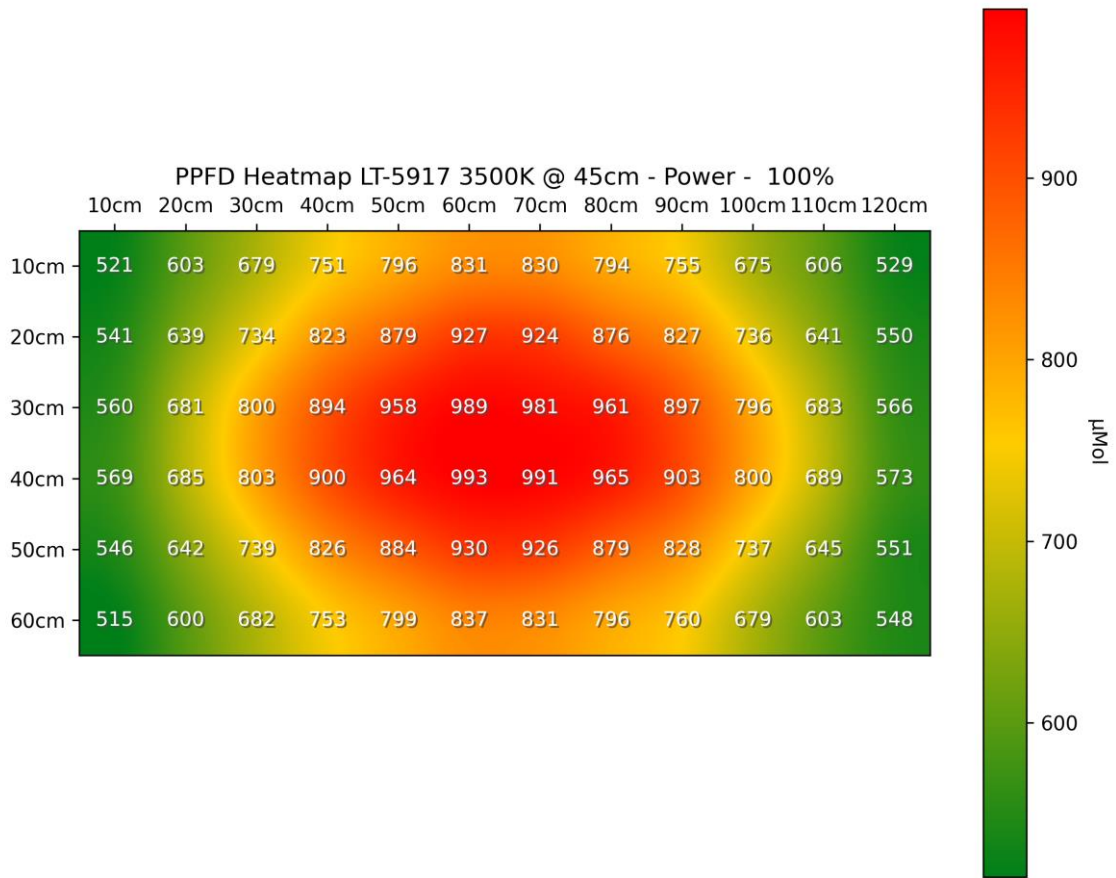

PPFD 3D Heatmap LT-5917 3500K @ 45cm - Power - 50%

PPFD 3D Heatmap LT-5917 3500K @ 45cm - Power - 100%

PPFD 3D Heatmap LT-5917 3500K @ 60cm - Power - 50%

PPFD 3D Heatmap LT-5917 3500K @ 60cm - Power - 100%

PPFD 3D Heatmap LT-5917 3500K @ 90cm - Power - 50%

PPFD 3D Heatmap LT-5917 3500K @ 90cm - Power - 100%