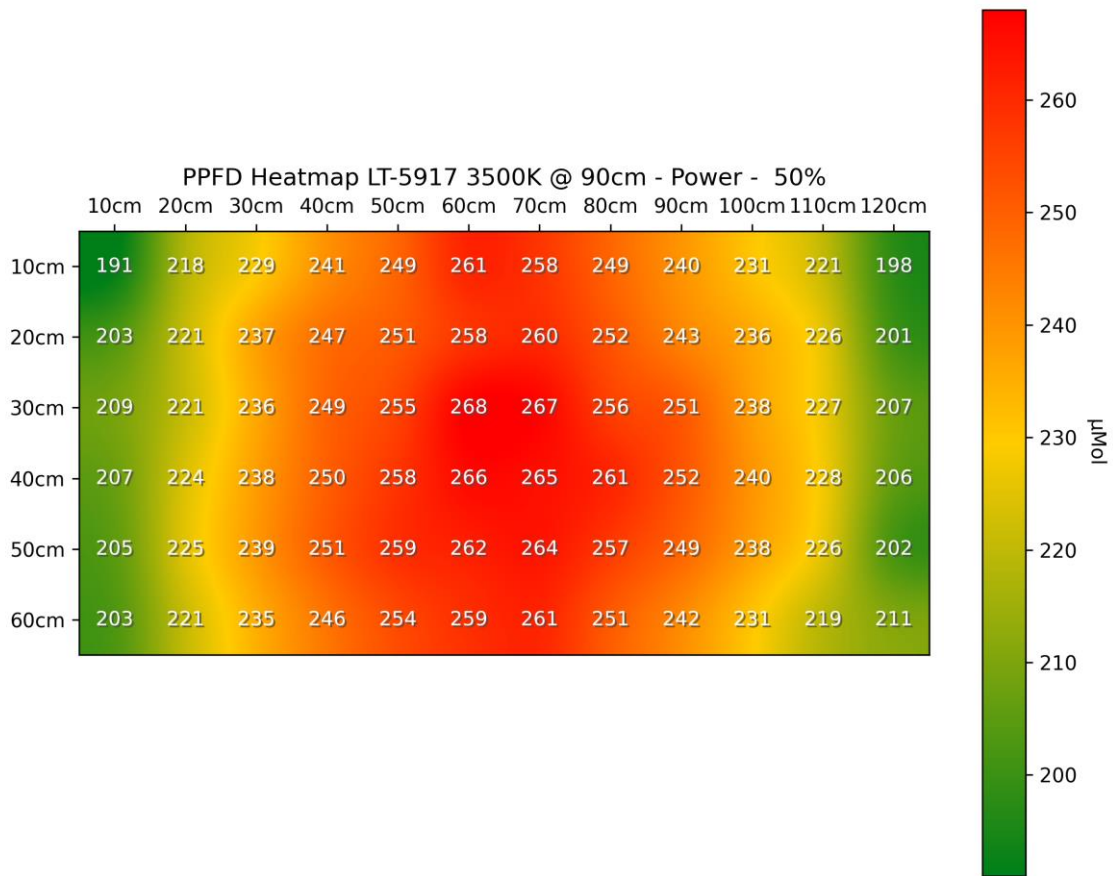

PPFD 3D Heatmap LT-5917 3500K @ 45cm - Power - 50%

PPFD 3D Heatmap LT-5917 3500K @ 45cm - Power - 100%

PPFD 3D Heatmap LT-5917 3500K @ 60cm - Power - 50%

PPFD 3D Heatmap LT-5917 3500K @ 60cm - Power - 100%

PPFD 3D Heatmap LT-5917 3500K @ 90cm - Power - 50%

PPFD 3D Heatmap LT-5917 3500K @ 90cm - Power - 100%