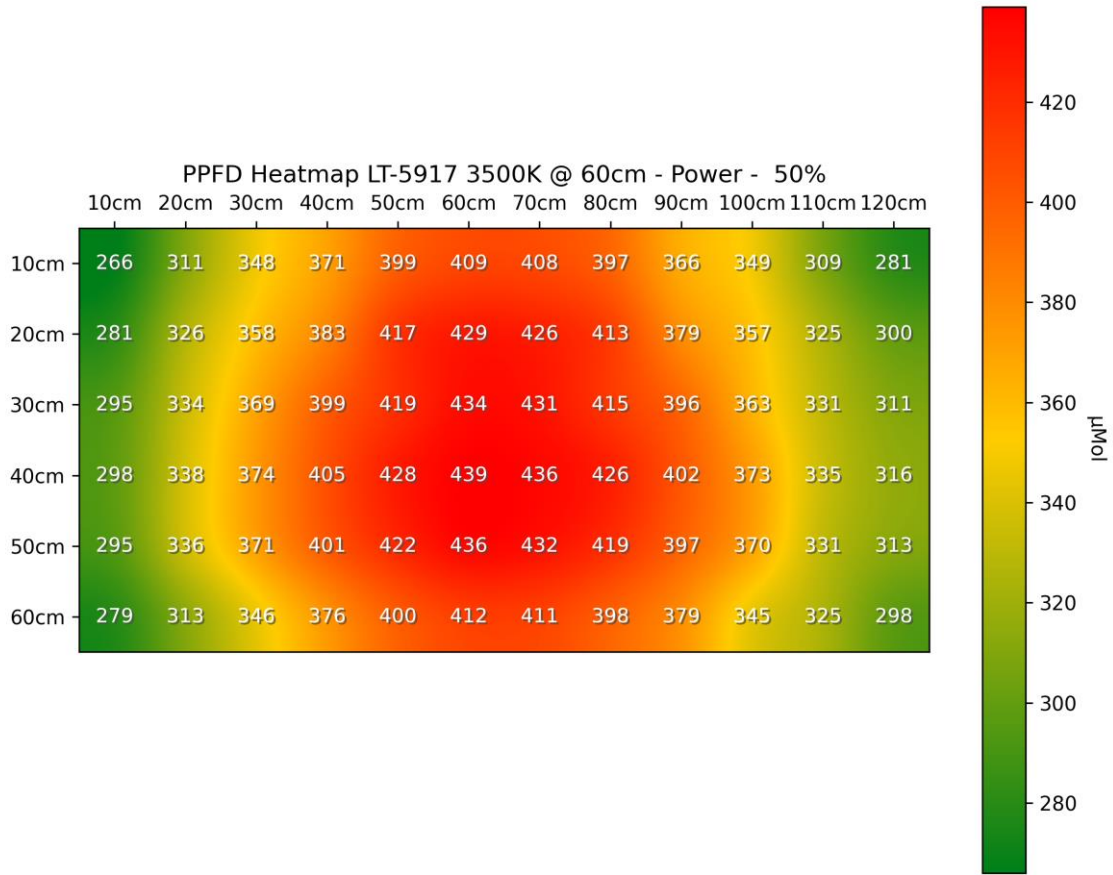

PPFD 3D Heatmap LT-5917 3500K @ 45cm - Power - 50%

PPFD 3D Heatmap LT-5917 3500K @ 45cm - Power - 100%

PPFD 3D Heatmap LT-5917 3500K @ 60cm - Power - 50%

PPFD 3D Heatmap LT-5917 3500K @ 60cm - Power - 100%

PPFD 3D Heatmap LT-5917 3500K @ 90cm - Power - 50%

PPFD 3D Heatmap LT-5917 3500K @ 90cm - Power - 100%