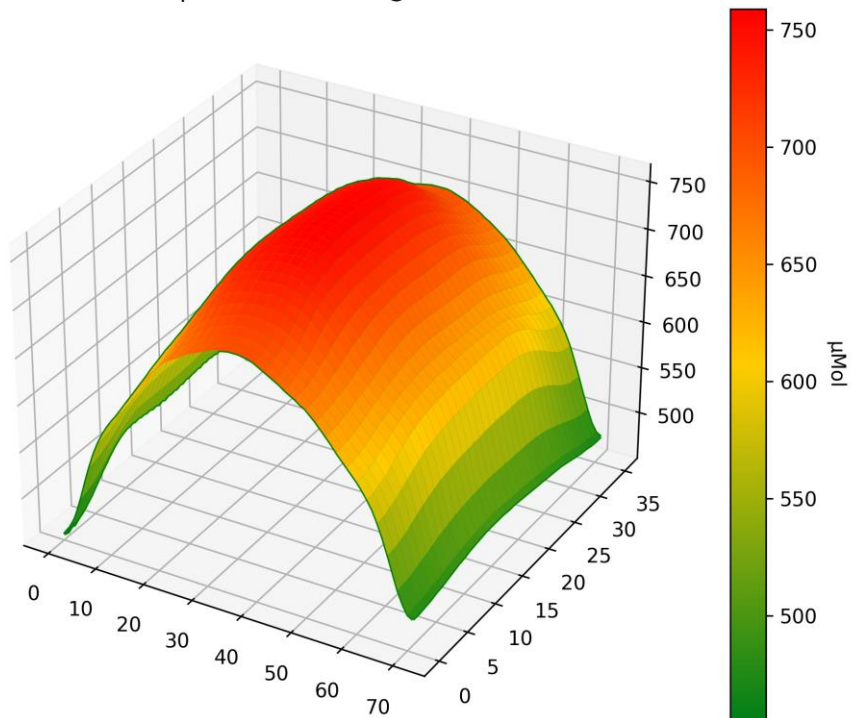

PPFD 3D Heatmap LT-5917 3500K @ 45cm - Power - 50%

PPFD 3D Heatmap LT-5917 3500K @ 45cm - Power - 100%

PPFD 3D Heatmap LT-5917 3500K @ 60cm - Power - 50%

PPFD 3D Heatmap LT-5917 3500K @ 60cm - Power - 100%

PPFD 3D Heatmap LT-5917 3500K @ 90cm - Power - 50%

PPFD 3D Heatmap LT-5917 3500K @ 90cm - Power - 100%