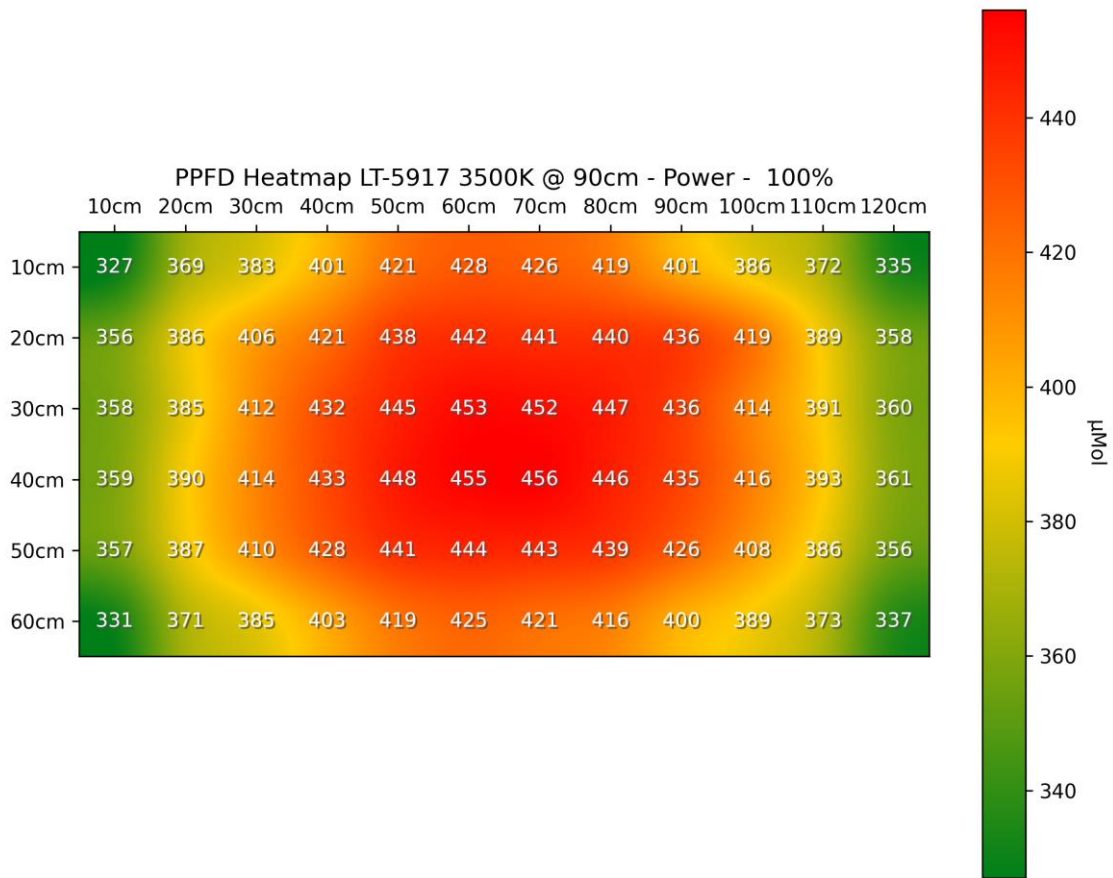

PPFD 3D Heatmap LT-5917 3500K @ 45cm - Power - 50%

PPFD 3D Heatmap LT-5917 3500K @ 45cm - Power - 100%

PPFD 3D Heatmap LT-5917 3500K @ 60cm - Power - 50%

PPFD 3D Heatmap LT-5917 3500K @ 60cm - Power - 100%

PPFD 3D Heatmap LT-5917 3500K @ 90cm - Power - 50%

PPFD 3D Heatmap LT-5917 3500K @ 90cm - Power - 100%