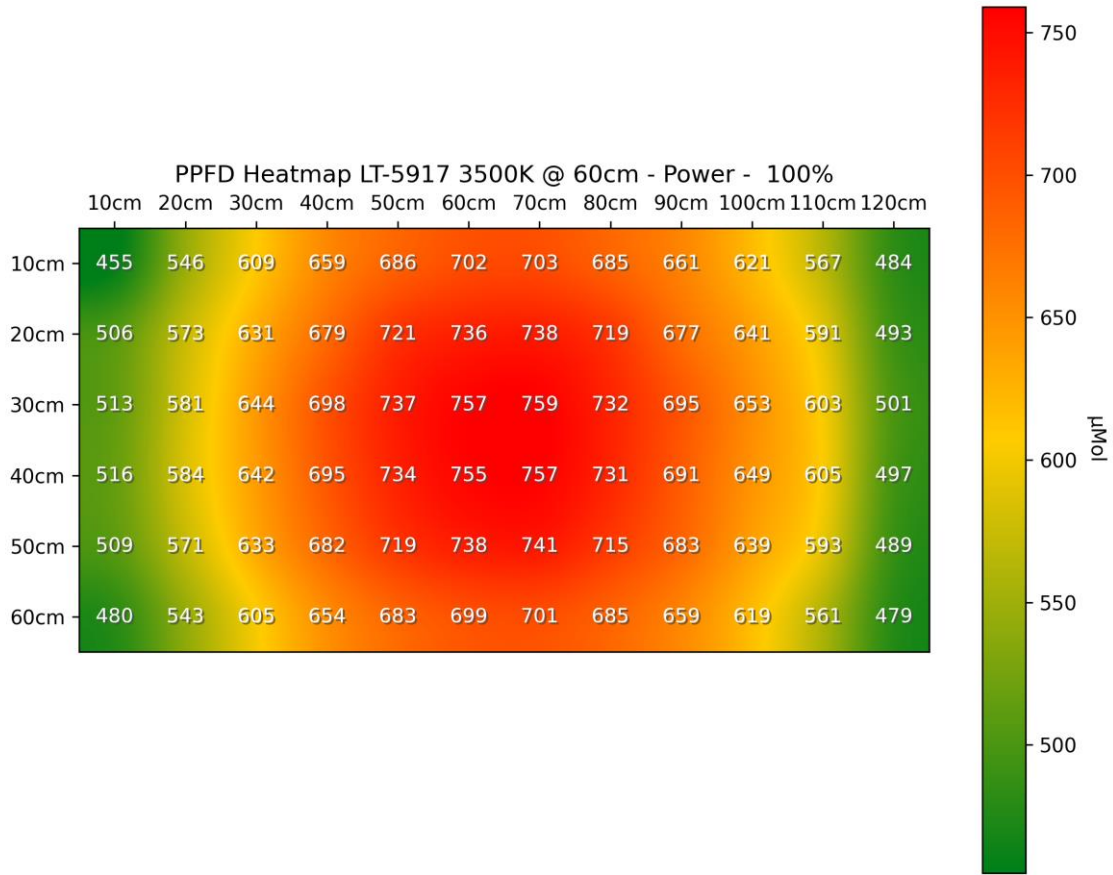

PPFD 3D Heatmap LT-5917 3500K @ 45cm - Power - 50%

PPFD 3D Heatmap LT-5917 3500K @ 45cm - Power - 100%

PPFD 3D Heatmap LT-5917 3500K @ 60cm - Power - 50%

PPFD 3D Heatmap LT-5917 3500K @ 60cm - Power - 100%

PPFD 3D Heatmap LT-5917 3500K @ 90cm - Power - 50%

PPFD 3D Heatmap LT-5917 3500K @ 90cm - Power - 100%