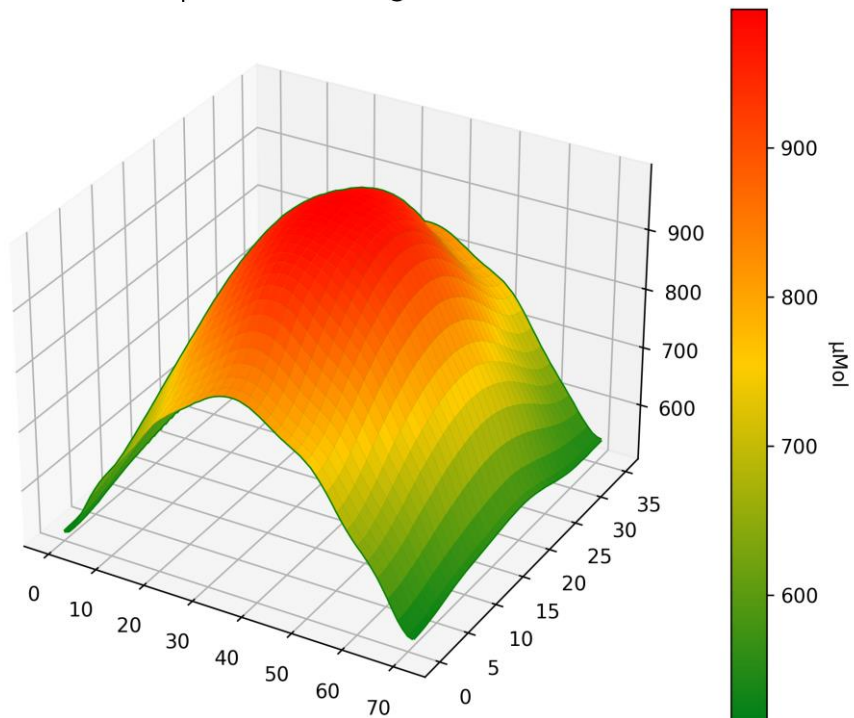

PPFD 3D Heatmap LT-5917 3500K @ 45cm - Power - 50%

PPFD 3D Heatmap LT-5917 3500K @ 45cm - Power - 100%

PPFD 3D Heatmap LT-5917 3500K @ 60cm - Power - 50%

PPFD 3D Heatmap LT-5917 3500K @ 60cm - Power - 100%

PPFD 3D Heatmap LT-5917 3500K @ 90cm - Power - 50%

PPFD 3D Heatmap LT-5917 3500K @ 90cm - Power - 100%