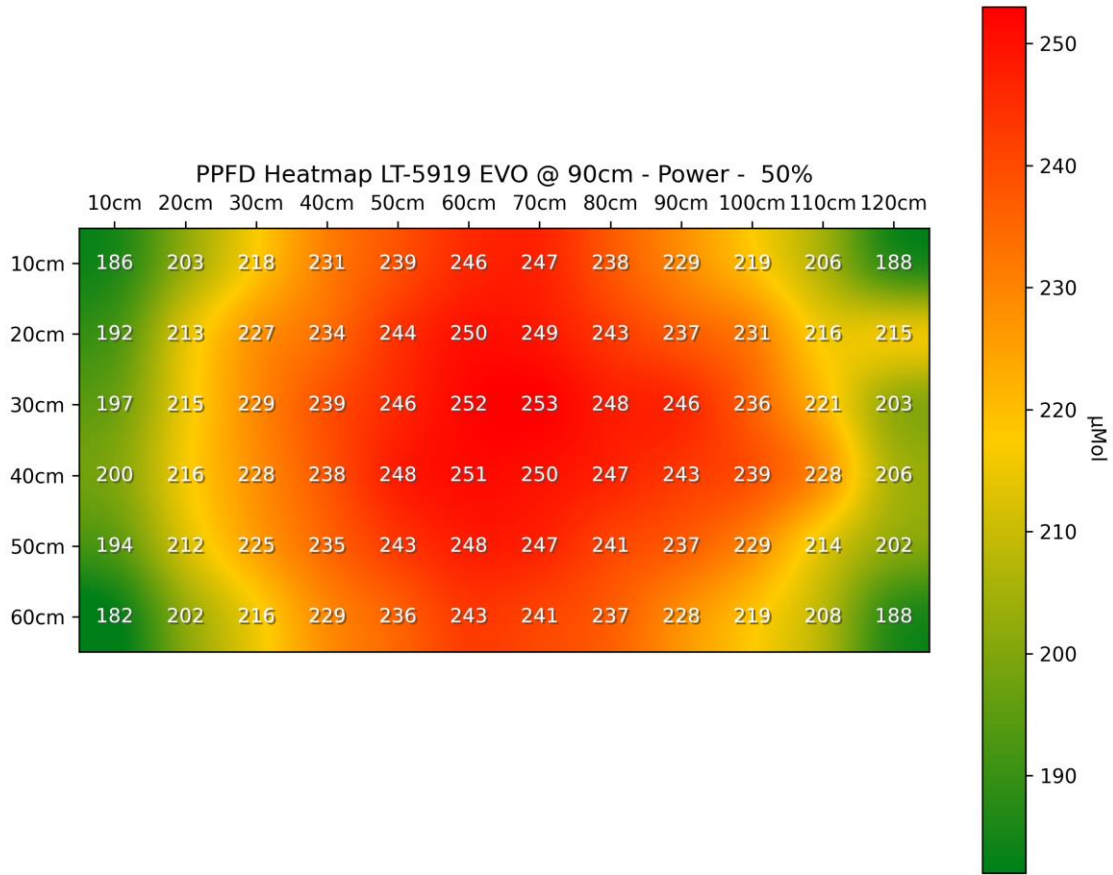

PPFD 3D Heatmap LT-5919 EVO @ 45cm - Power - 50%

LED-TECH.DE

OPTOELECTRONICS

PPFD 3D Heatmap LT-5919 EVO @ 45cm - Power - 100%

PPFD 3D Heatmap LT-5919 EVO @ 60cm - Power - 50%

PPFD 3D Heatmap LT-5919 EVO @ 60cm - Power - 100%

PPFD 3D Heatmap LT-5919 EVO @ 90cm - Power - 50%

PPFD 3D Heatmap LT-5919 EVO @ 90cm - Power - 100%