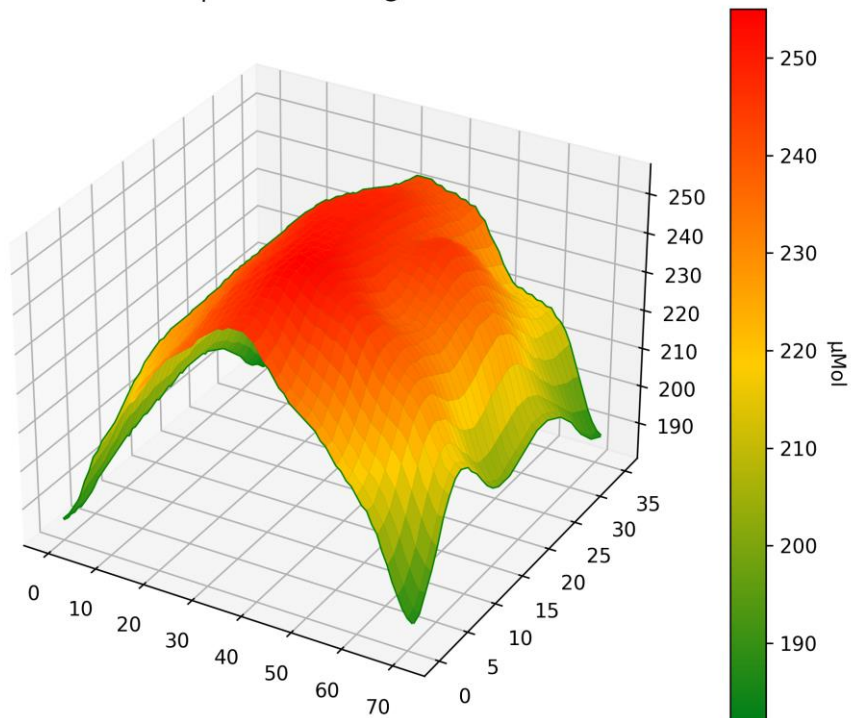

PPFD 3D Heatmap LT-5919 EVO @ 45cm - Power - 50%

LED-TECH.DE

OPTOELECTRONICS

PPFD 3D Heatmap LT-5919 EVO @ 45cm - Power - 100%

PPFD 3D Heatmap LT-5919 EVO @ 60cm - Power - 50%

PPFD 3D Heatmap LT-5919 EVO @ 60cm - Power - 100%

PPFD 3D Heatmap LT-5919 EVO @ 90cm - Power - 50%

PPFD 3D Heatmap LT-5919 EVO @ 90cm - Power - 100%