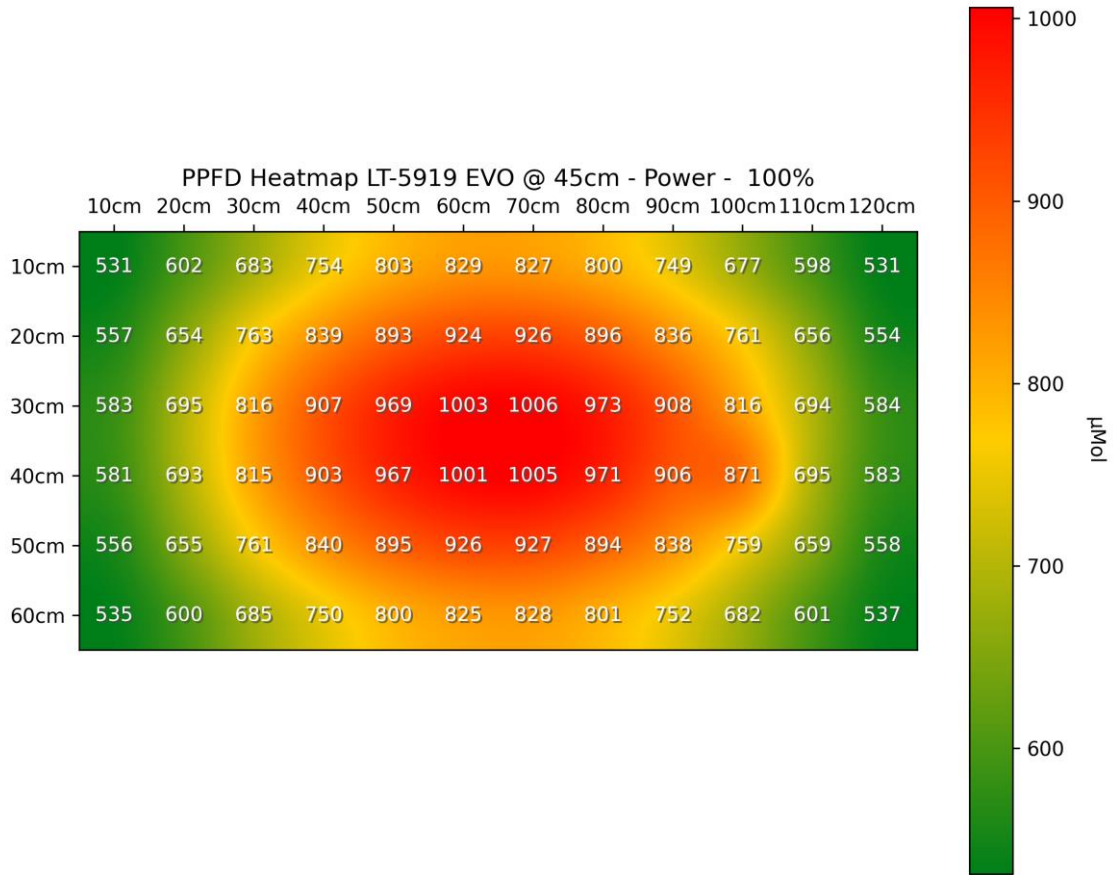

PPFD 3D Heatmap LT-5919 EVO @ 45cm - Power - 50%

LED-TECH.DE

OPTOELECTRONICS

PPFD 3D Heatmap LT-5919 EVO @ 45cm - Power - 100%

PPFD 3D Heatmap LT-5919 EVO @ 60cm - Power - 50%

PPFD 3D Heatmap LT-5919 EVO @ 60cm - Power - 100%

PPFD 3D Heatmap LT-5919 EVO @ 90cm - Power - 50%

PPFD 3D Heatmap LT-5919 EVO @ 90cm - Power - 100%