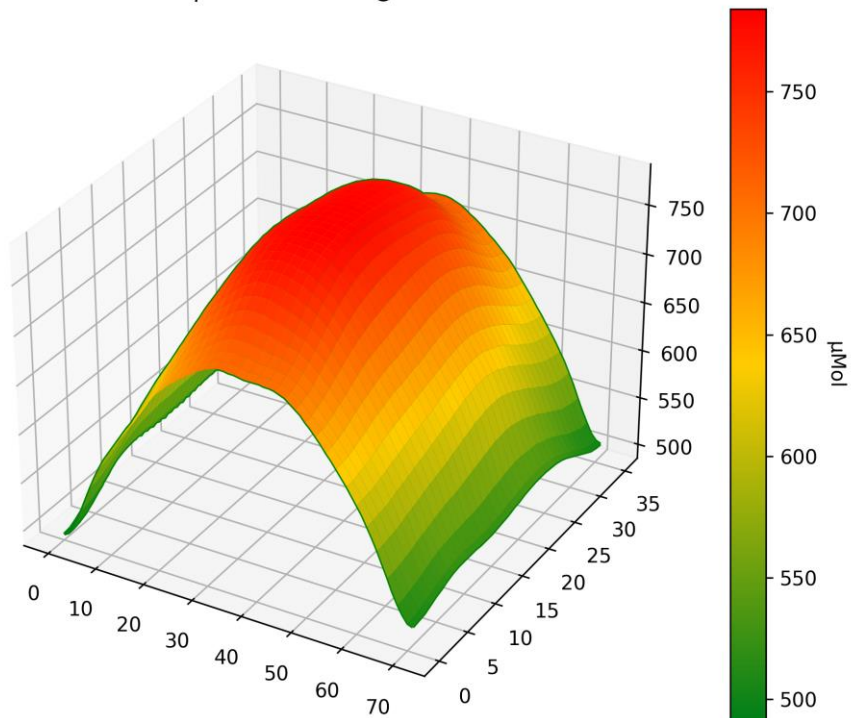

PPFD 3D Heatmap LT-5919 EVO @ 45cm - Power - 50%

LED-TECH.DE

OPTOELECTRONICS

PPFD 3D Heatmap LT-5919 EVO @ 45cm - Power - 100%

PPFD 3D Heatmap LT-5919 EVO @ 60cm - Power - 50%

PPFD 3D Heatmap LT-5919 EVO @ 60cm - Power - 100%

PPFD 3D Heatmap LT-5919 EVO @ 90cm - Power - 50%

PPFD 3D Heatmap LT-5919 EVO @ 90cm - Power - 100%