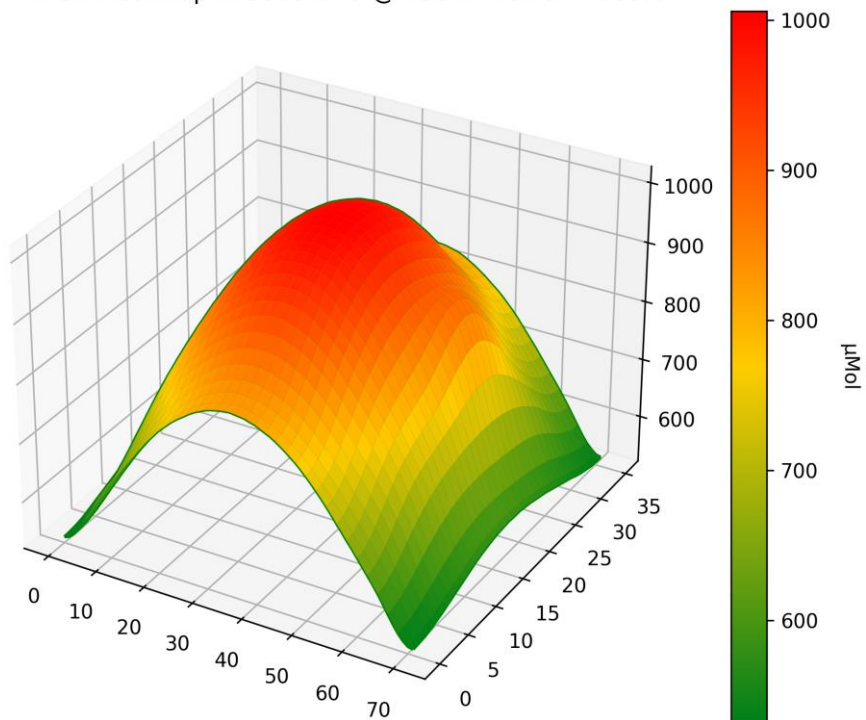

PPFD 3D Heatmap LT-5919 EVO @ 45cm - Power - 50%

LED-TECH.DE

OPTOELECTRONICS

PPFD 3D Heatmap LT-5919 EVO @ 45cm - Power - 100%

PPFD 3D Heatmap LT-5919 EVO @ 60cm - Power - 50%

PPFD 3D Heatmap LT-5919 EVO @ 60cm - Power - 100%

PPFD 3D Heatmap LT-5919 EVO @ 90cm - Power - 50%

PPFD 3D Heatmap LT-5919 EVO @ 90cm - Power - 100%