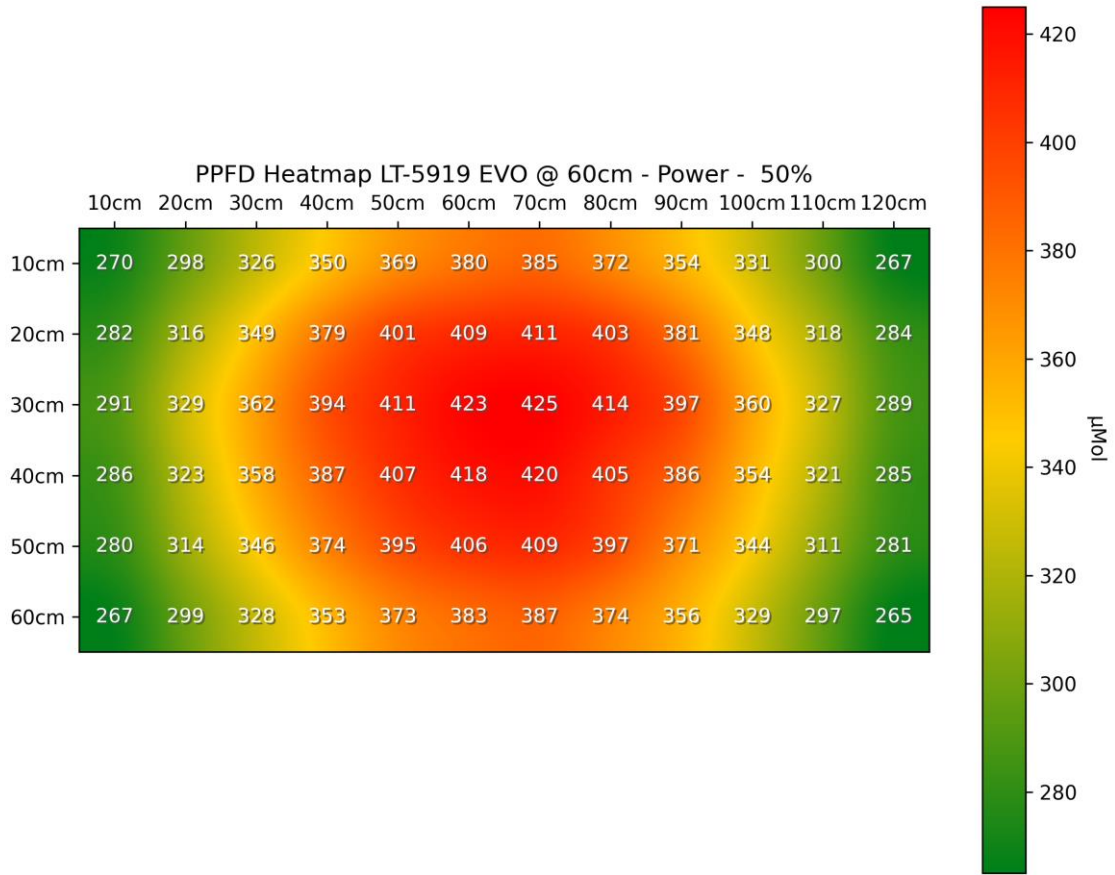

PPFD 3D Heatmap LT-5919 EVO @ 45cm - Power - 50%

LED-TECH.DE

OPTOELECTRONICS

PPFD 3D Heatmap LT-5919 EVO @ 45cm - Power - 100%

PPFD 3D Heatmap LT-5919 EVO @ 60cm - Power - 50%

PPFD 3D Heatmap LT-5919 EVO @ 60cm - Power - 100%

PPFD 3D Heatmap LT-5919 EVO @ 90cm - Power - 50%

PPFD 3D Heatmap LT-5919 EVO @ 90cm - Power - 100%