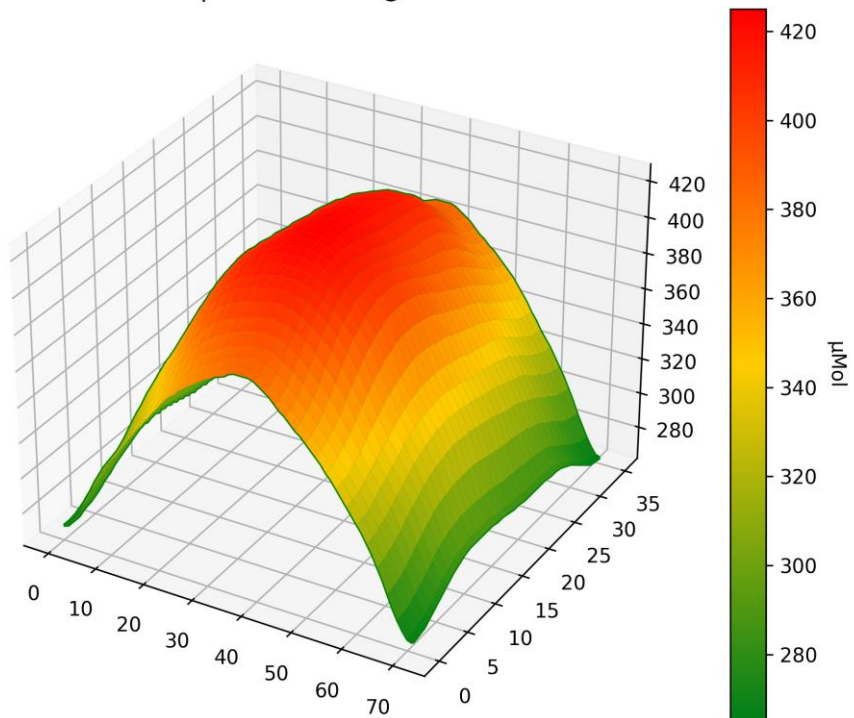

PPFD 3D Heatmap LT-5919 EVO @ 45cm - Power - 50%

LED-TECH.DE

OPTOELECTRONICS

PPFD 3D Heatmap LT-5919 EVO @ 45cm - Power - 100%

PPFD 3D Heatmap LT-5919 EVO @ 60cm - Power - 50%

PPFD 3D Heatmap LT-5919 EVO @ 60cm - Power - 100%

PPFD 3D Heatmap LT-5919 EVO @ 90cm - Power - 50%

PPFD 3D Heatmap LT-5919 EVO @ 90cm - Power - 100%