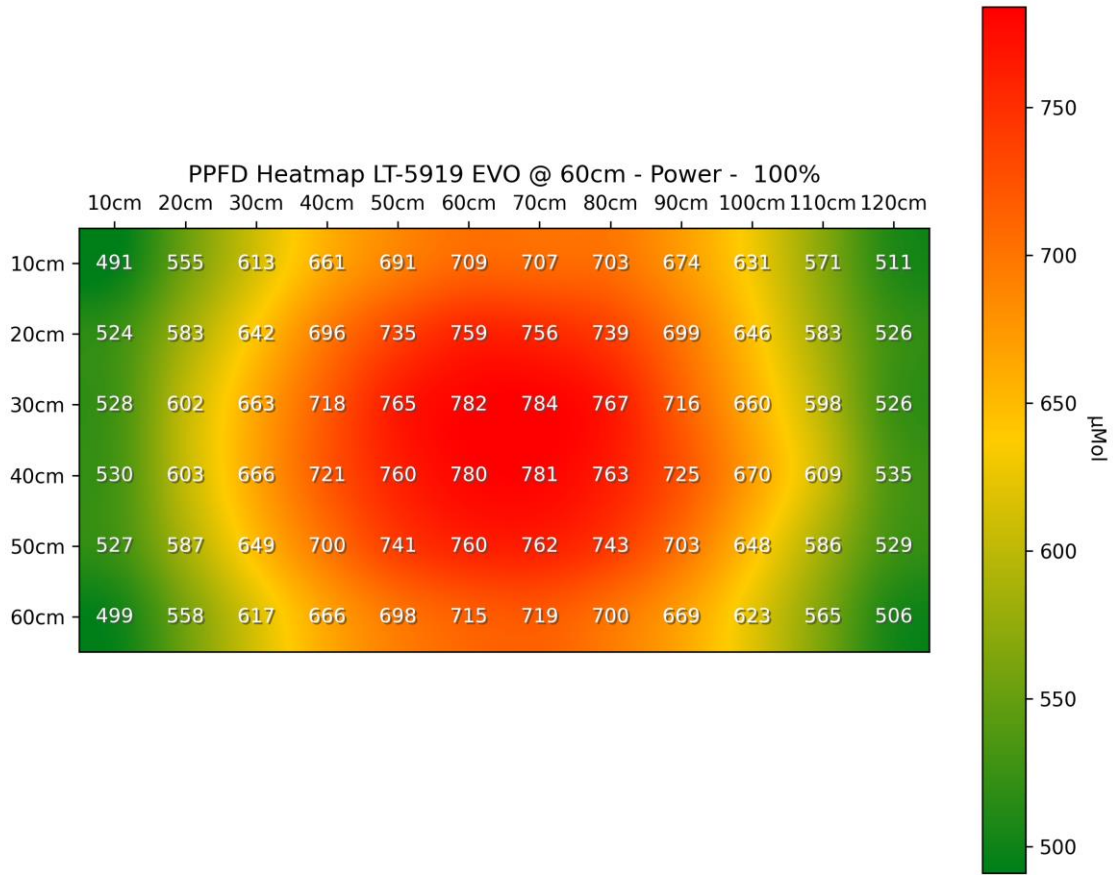

PPFD 3D Heatmap LT-5919 EVO @ 45cm - Power - 50%

LED-TECH.DE

OPTOELECTRONICS

PPFD 3D Heatmap LT-5919 EVO @ 45cm - Power - 100%

PPFD 3D Heatmap LT-5919 EVO @ 60cm - Power - 50%

PPFD 3D Heatmap LT-5919 EVO @ 60cm - Power - 100%

PPFD 3D Heatmap LT-5919 EVO @ 90cm - Power - 50%

PPFD 3D Heatmap LT-5919 EVO @ 90cm - Power - 100%