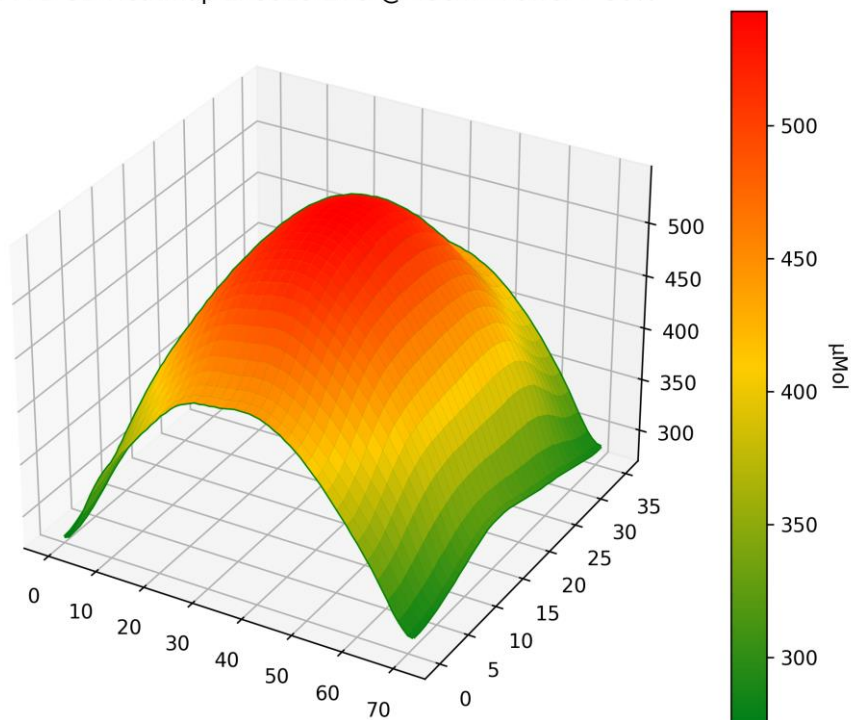

PPFD 3D Heatmap LT-5919 EVO @ 45cm - Power - 50%

LED-TECH.DE

OPTOELECTRONICS

PPFD 3D Heatmap LT-5919 EVO @ 45cm - Power - 100%

PPFD 3D Heatmap LT-5919 EVO @ 60cm - Power - 50%

PPFD 3D Heatmap LT-5919 EVO @ 60cm - Power - 100%

PPFD 3D Heatmap LT-5919 EVO @ 90cm - Power - 50%

PPFD 3D Heatmap LT-5919 EVO @ 90cm - Power - 100%