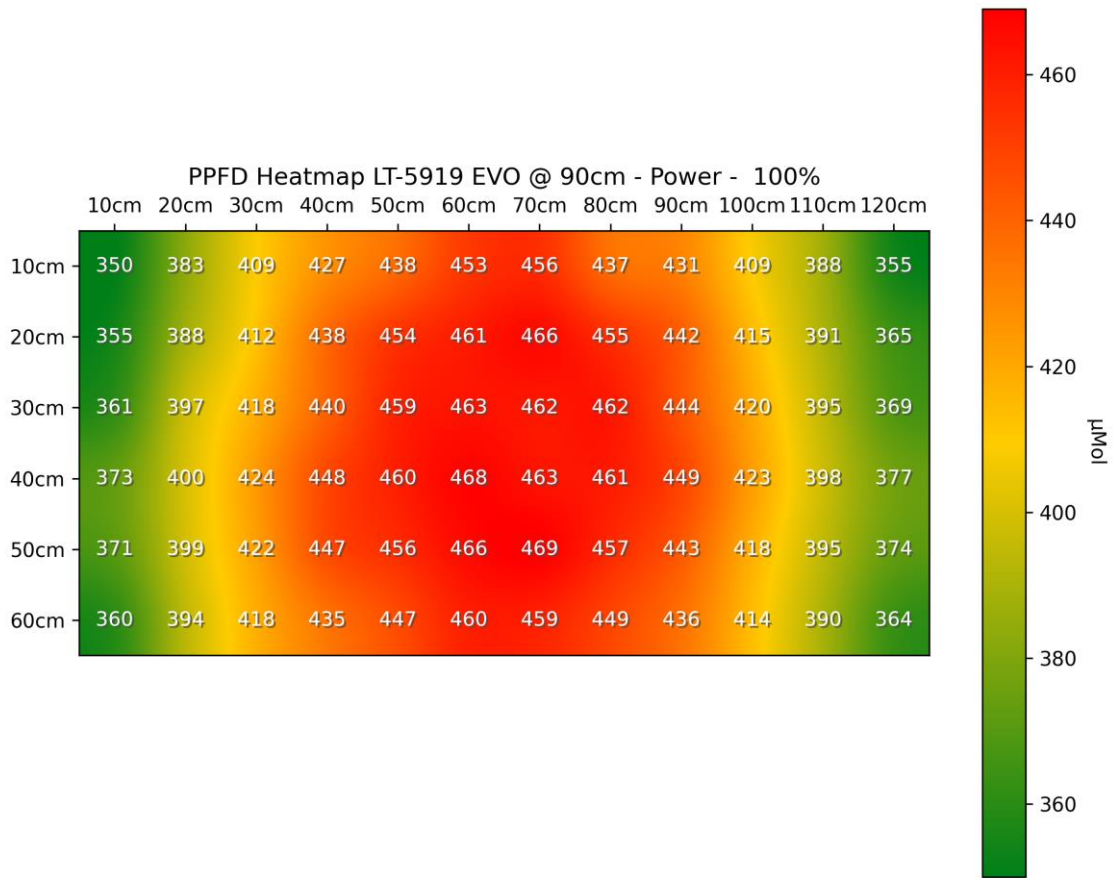

PPFD 3D Heatmap LT-5919 EVO @ 45cm - Power - 50%

LED-TECH.DE

OPTOELECTRONICS

PPFD 3D Heatmap LT-5919 EVO @ 45cm - Power - 100%

PPFD 3D Heatmap LT-5919 EVO @ 60cm - Power - 50%

PPFD 3D Heatmap LT-5919 EVO @ 60cm - Power - 100%

PPFD 3D Heatmap LT-5919 EVO @ 90cm - Power - 50%

PPFD 3D Heatmap LT-5919 EVO @ 90cm - Power - 100%